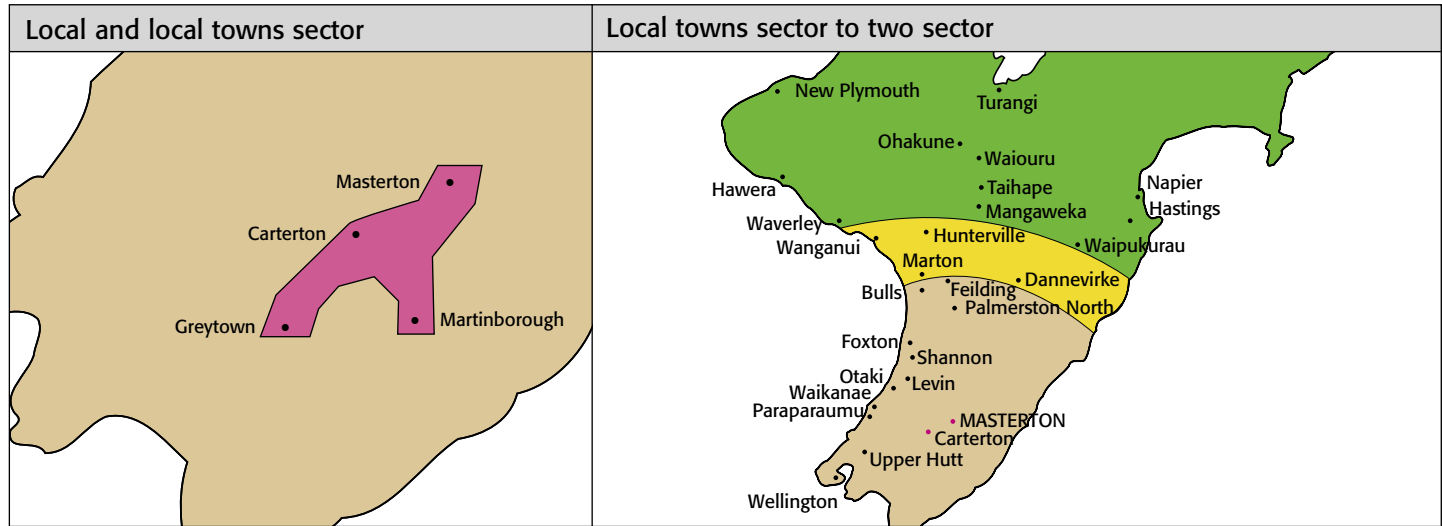

Sector guide from Masterton

Parcel tickets

Local

- Within city limits
- One parcel base ticket allows up to 25kg
- Maximum of 25kg per item

Local towns

- Up to 75km within an Island
- One parcel base ticket allows up to 25kg
- Maximum of 25kg per item

	Local	Across town, within city limits
	Local towns	Up to 75km, within an Island
	One sector	Up to 150km, within an Island
	Two sector	Over 150km, within an Island
	Island to Island	Between North and South Islands
	Island to Island economy	Between North and South Islands economy