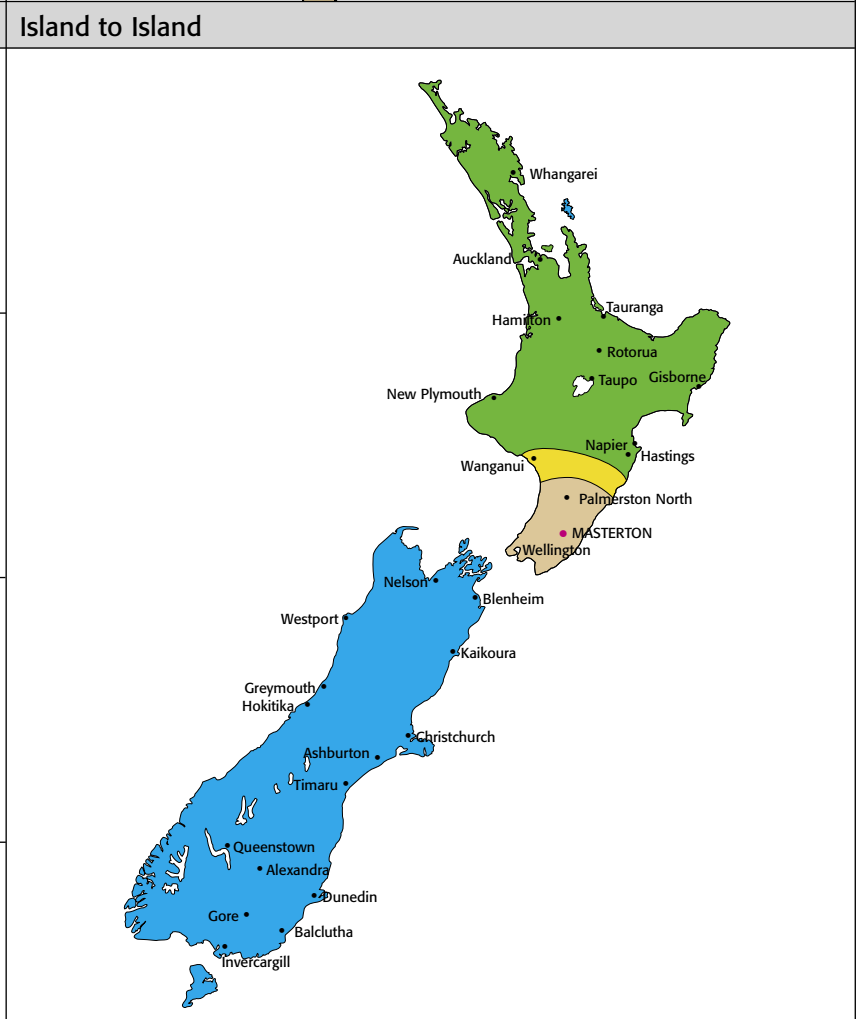

Sector guide from Masterton

Parcel tickets

Local

- Within city limits
- One parcel base ticket allows up to 25kg
- Maximum of 25kg per item

Local towns

- Up to 75km within an Island
- One parcel base ticket allows up to 25kg
- Maximum of 25kg per item

One sector

- Up to 150km within an Island
- One parcel base ticket allows up to 15kg
- One yellow excess ticket for each 10kg over 15kg
- Maximum of 25kg per item

Two sector

- Over 150km within an Island
- One parcel base ticket allows up to 5kg
- One green excess ticket for each 5kg over 5kg
- Maximum of 25kg per item

Island to Island

- Between North & South Islands
- One parcel base ticket allows up to 5kg
- One blue excess ticket for each 5kg over 5kg
- Maximum of 25kg per item

Parcel ticket distances

Each ticket is colour coded based on the distance the parcel travels.

	Local	Across town, within city limits
	Local towns	Up to 75km, within an Island
	One sector	Up to 150km, within an Island
	Two sector	Over 150km, within an Island
	Island to Island	Between North and South Islands
	Island to Island economy	Between North and South Islands economy