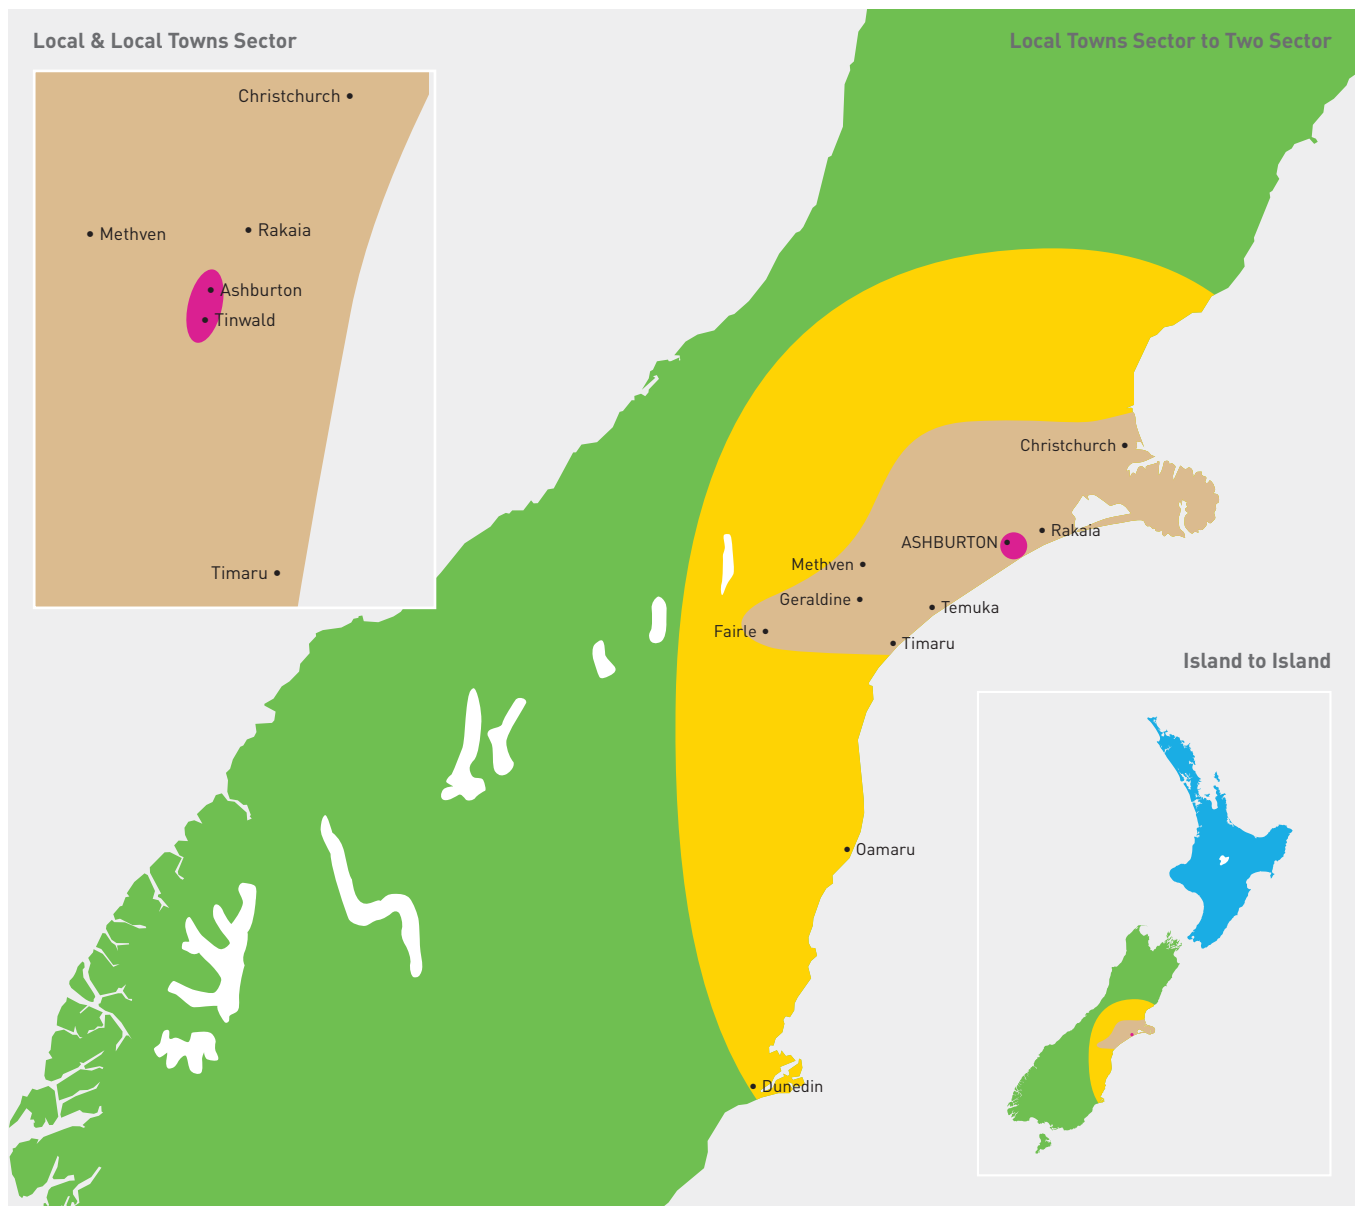

Sector Guide from Ashburton

Local

- Within city limits
- One parcel base ticket allows up to 25kg maximum of 25kg per item

Local Towns

- Up to 75km within an Island
- One parcel base ticket allows up to 25kg maximum of 25kg per item

One Sector

- Up to 150km within an Island
- One parcel base ticket allows up to 15kg
- One yellow excess ticket for each 10kg over 15kg maximum of 25kg per item

Two Sector

- Over 150km within an Island
- One parcel base ticket allows up to 5kg
- One green excess ticket for each 5kg over 5kg maximum of 25kg per item

Island to Island

- Between North & South Islands
- One parcel base ticket allows up to 5kg
- One blue excess ticket for each 5kg over 5kg maximum of 25kg per item

Island to Island Economy

- Between North & South Islands
- 2-3 working days
- One parcel base ticket allows up to 5kg
- One purple excess ticket for each 5kg over 5kg maximum of 25kg per item