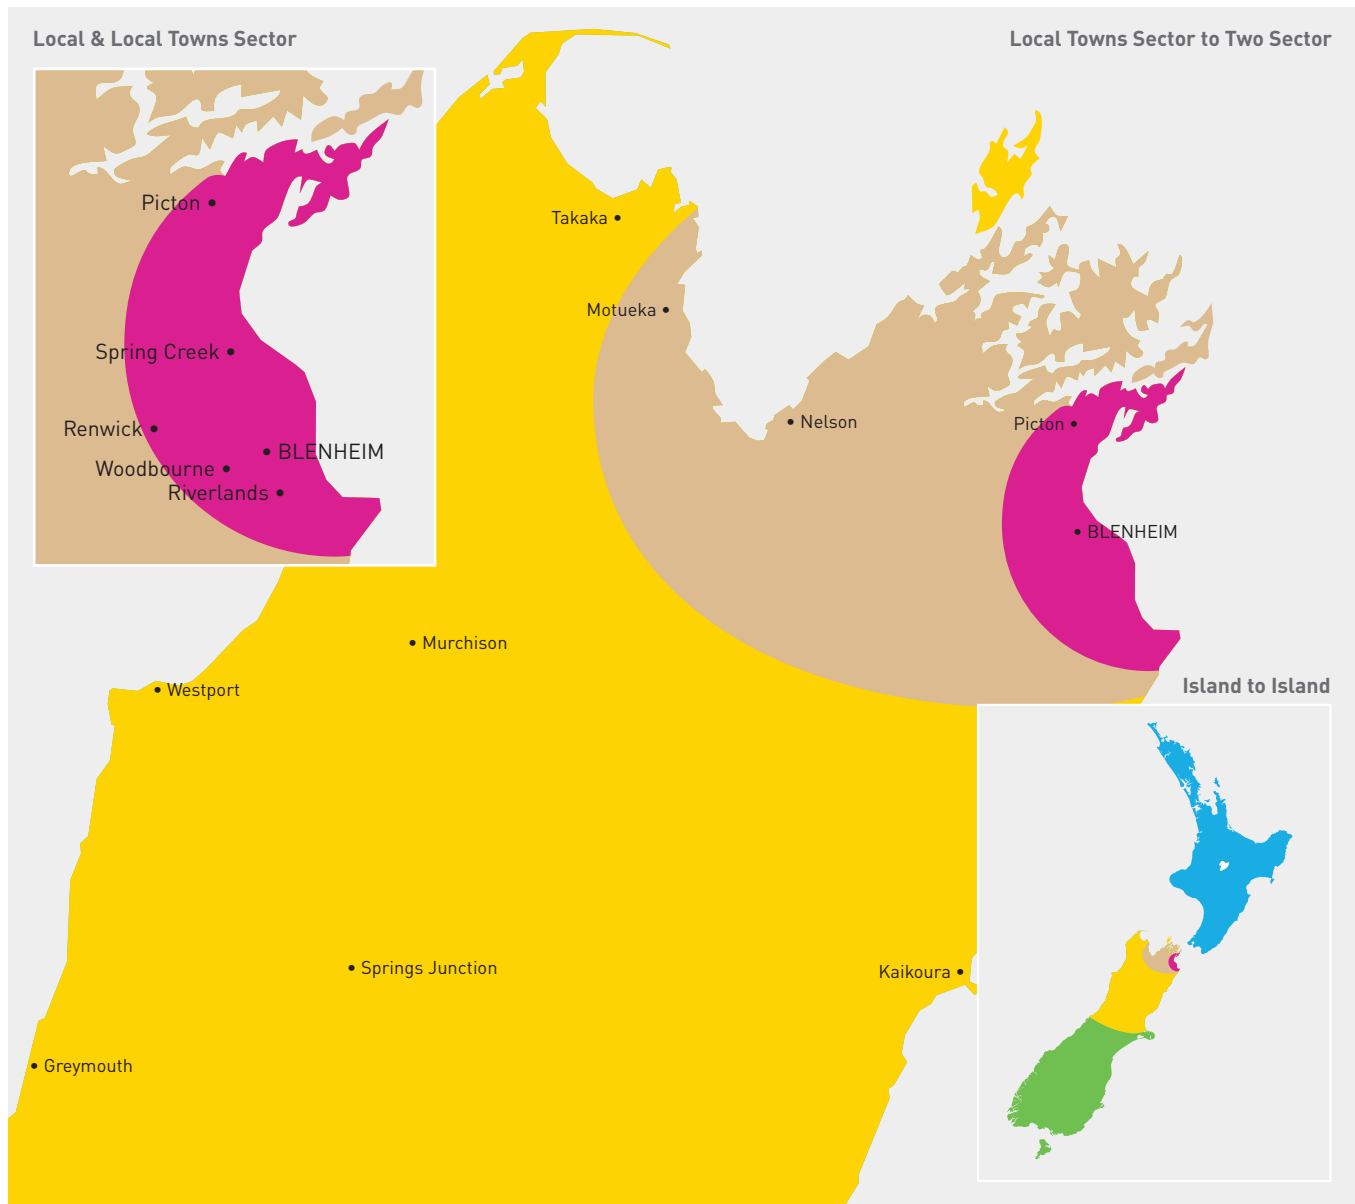

# Sector Guide from Blenheim

## Local

- Within city limits
- One parcel base ticket allows up to 25kg maximum of 25kg per item

## Local Towns

- Up to 75km within an Island
- One parcel base ticket allows up to 25kg maximum of 25kg per item

## Island to Island Economy

- Between North & South Islands
- 2-3 working days
- One parcel base ticket allows up to 5kg
- One purple excess ticket for each 5kg over 5kg maximum of 25kg per item

---