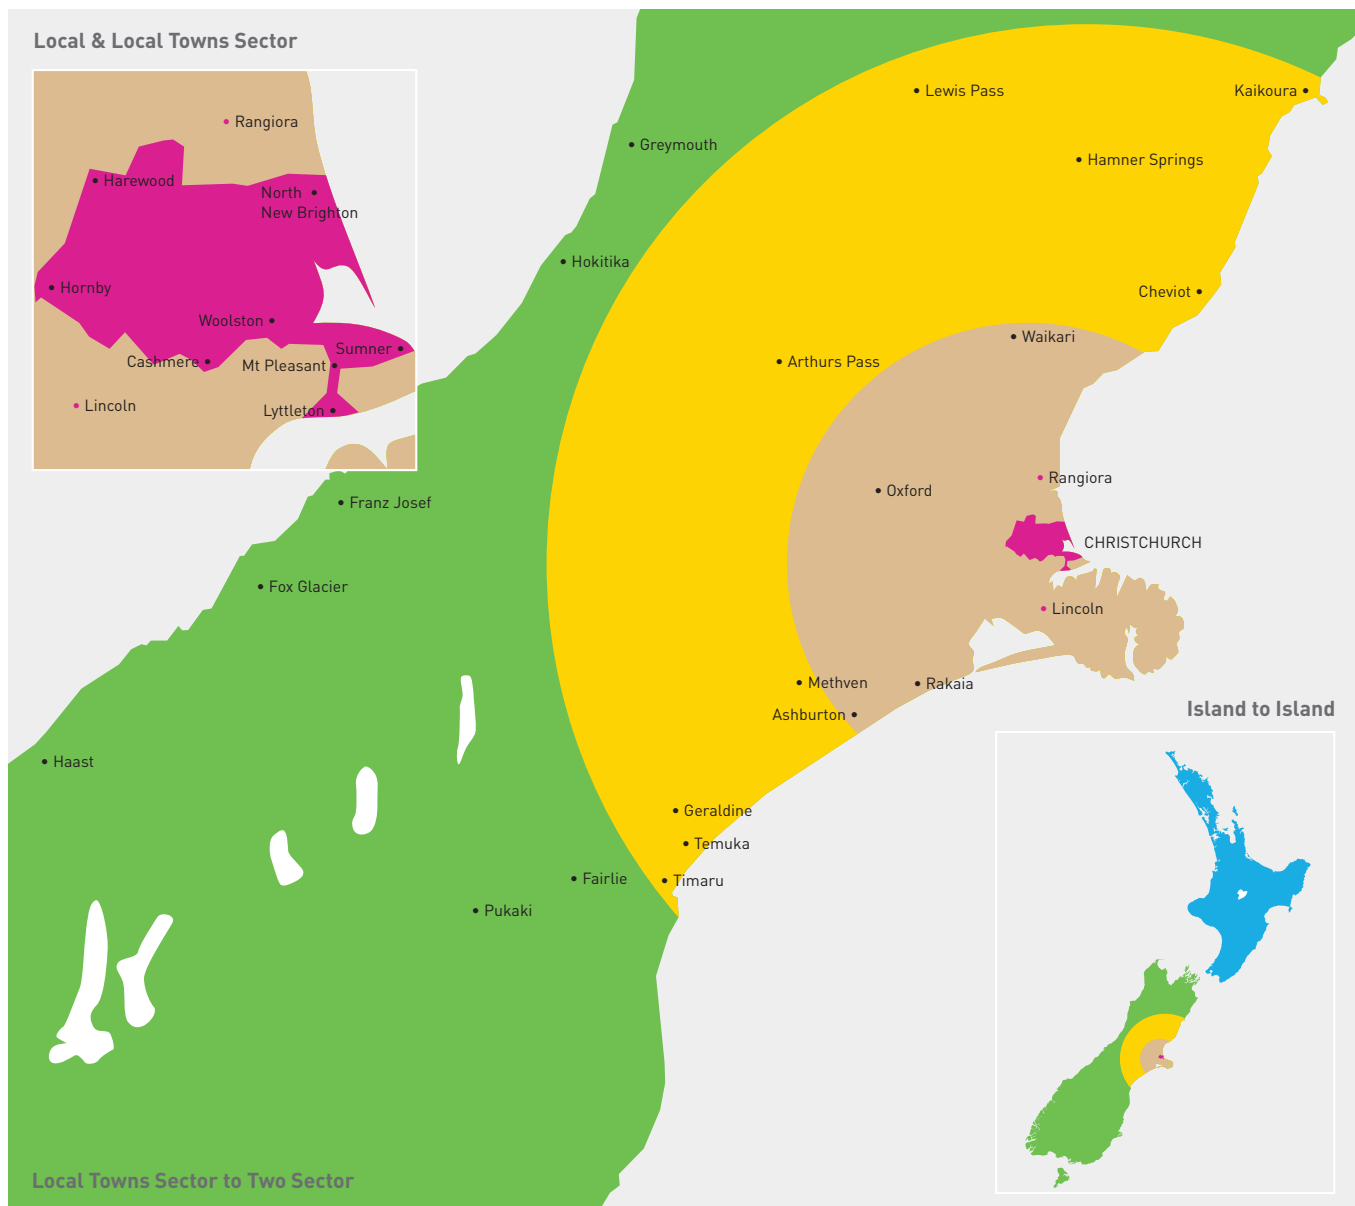

# Sector Guide from Christchurch

## Local

- Within city limits
- One parcel base ticket allows up to 25kg maximum of 25kg per item

## Local Towns

- Up to 75km within an Island
- One parcel base ticket allows up to 25kg maximum of 25kg per item

## Island to Island Economy

- Between North & South Islands
- 2-3 working days
- One parcel base ticket allows up to 5kg
- One purple excess ticket for each 5kg over 5kg maximum of 25kg per item

---