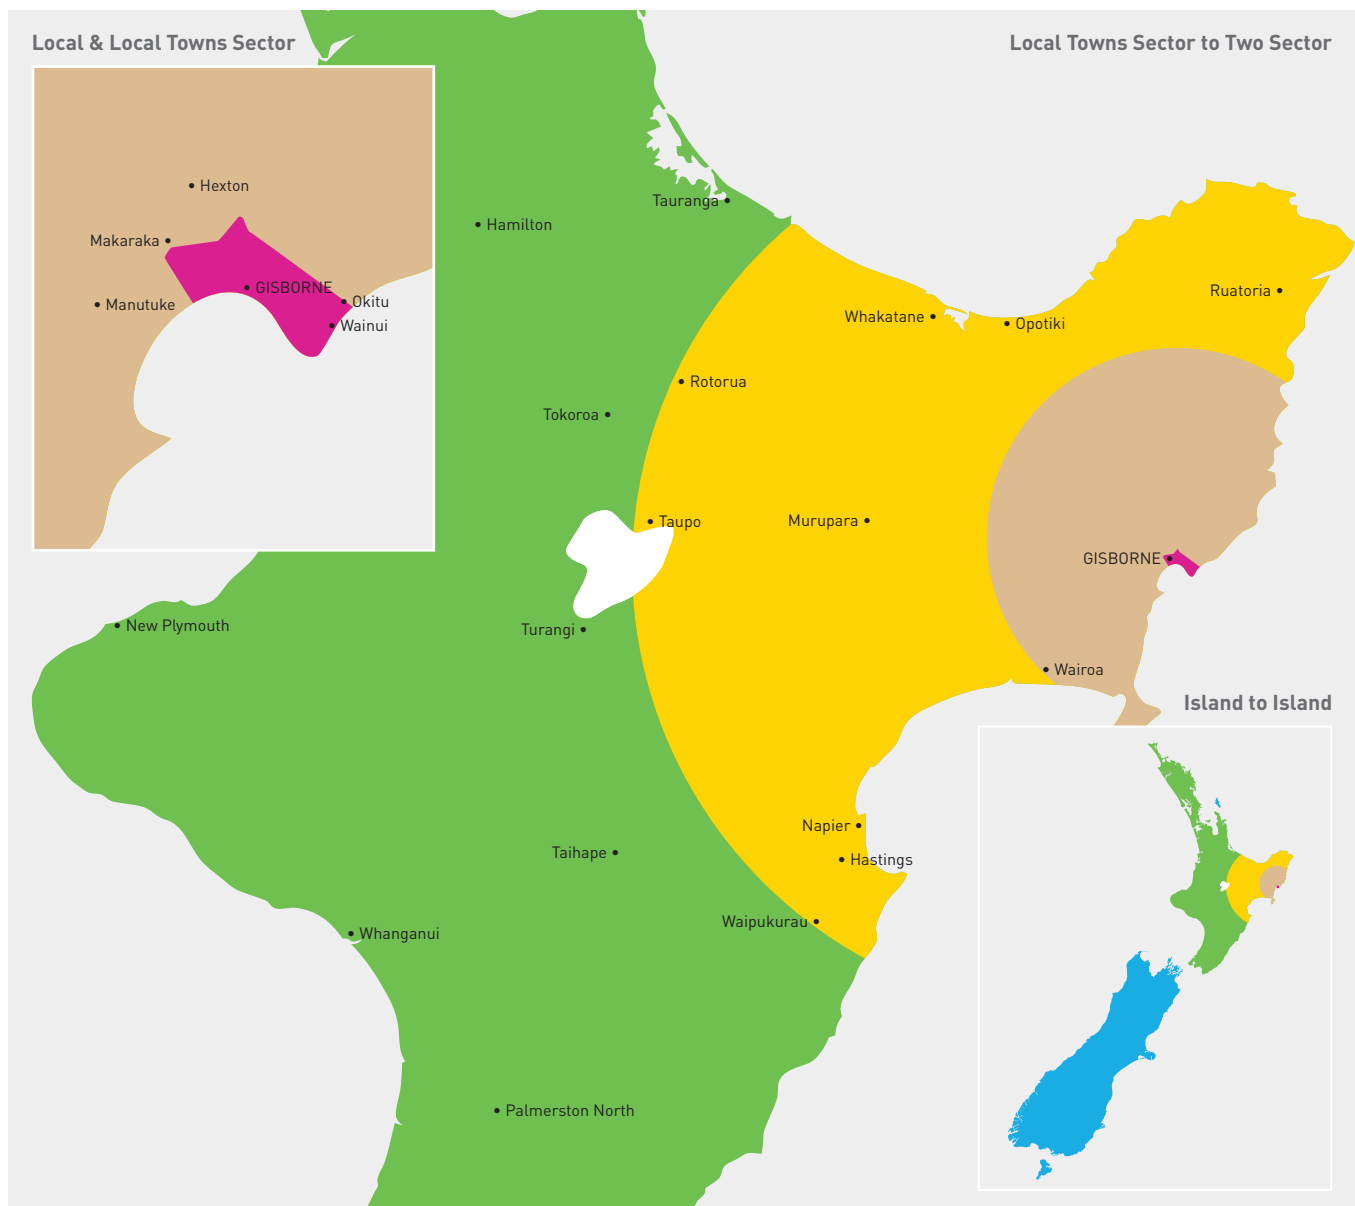

Sector Guide from Gisborne

Local

- Within city limits
- One parcel base ticket allows up to 25kg maximum of 25kg per item

Local Towns

- Up to 75km within an Island
- One parcel base ticket allows up to 25kg maximum of 25kg per item

One Sector

- Up to 150km within an Island
- One parcel base ticket allows up to 15kg
- One yellow excess ticket for each 10kg over 15kg maximum of 25kg per item

Two Sector

- Over 150km within an Island
- One parcel base ticket allows up to 5kg
- One green excess ticket for each 5kg over 5kg maximum of 25kg per item

Island to Island

- Between North & South Islands
- One parcel base ticket allows up to 5kg
- One blue excess ticket for each 5kg over 5kg maximum of 25kg per item

Island to Island Economy

- Between North & South Islands
- 2-3 working days
- One parcel base ticket allows up to 5kg
- One purple excess ticket for each 5kg over 5kg maximum of 25kg per item