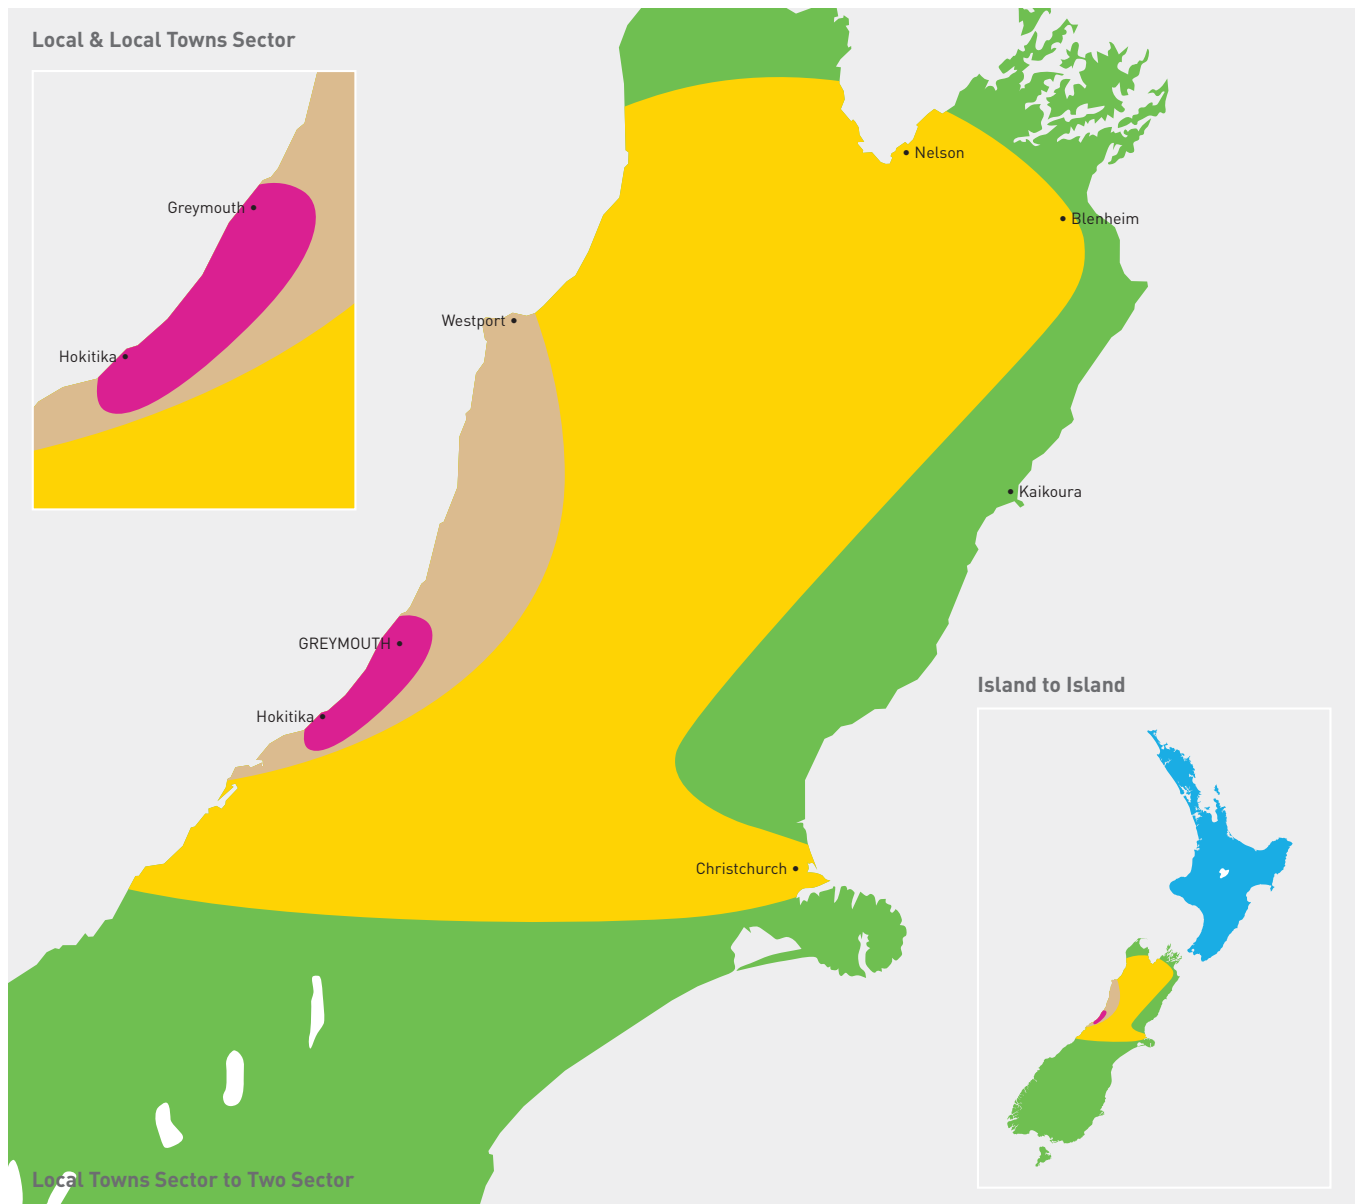

# Sector Guide from Greymouth

## Local

- Within city limits
- One parcel base ticket allows up to 25kg maximum of 25kg per item

## Local Towns

- Up to 75km within an Island
- One parcel base ticket allows up to 25kg maximum of 25kg per item

## Island to Island Economy

- Between North & South Islands
- 2-3 working days
- One parcel base ticket allows up to 5kg
- One purple excess ticket for each 5kg over 5kg maximum of 25kg per item