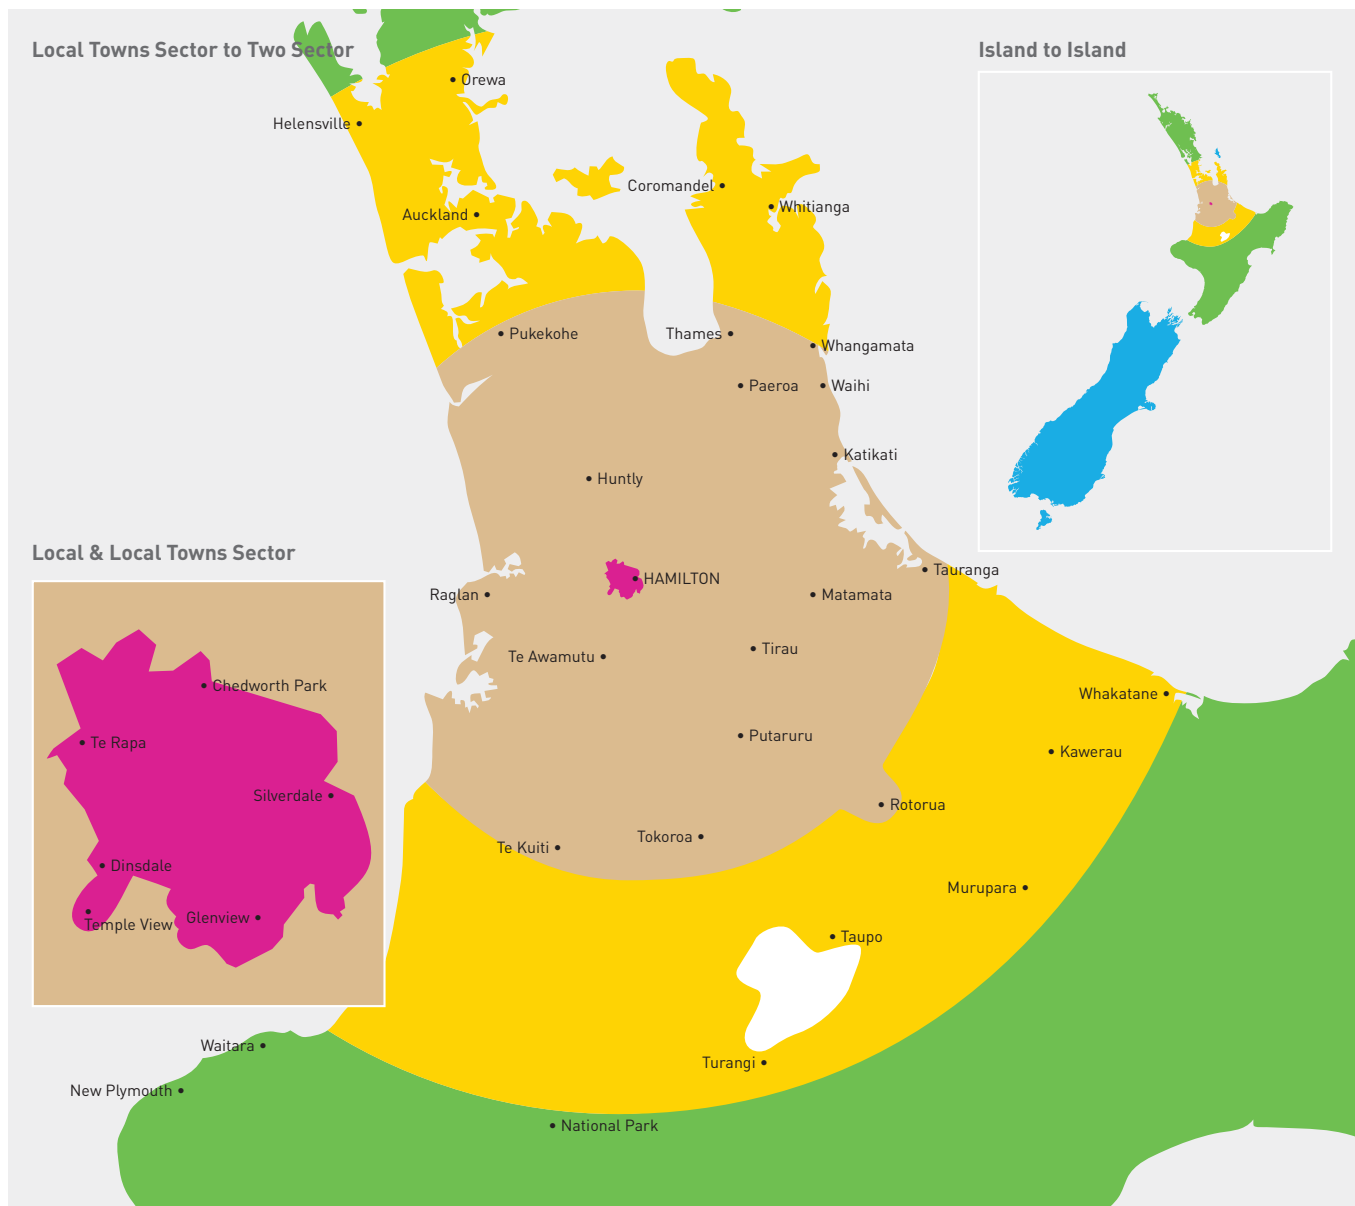

# Sector Guide from Hamilton

## Local

- Within city limits
- One parcel base ticket allows up to 25kg maximum of 25kg per item

## Local Towns

- Up to 75km within an Island
- One parcel base ticket allows up to 25kg maximum of 25kg per item

## Island to Island Economy

- Between North & South Islands
- 2-3 working days
- One parcel base ticket allows up to 5kg
- One purple excess ticket for each 5kg over 5kg maximum of 25kg per item

---