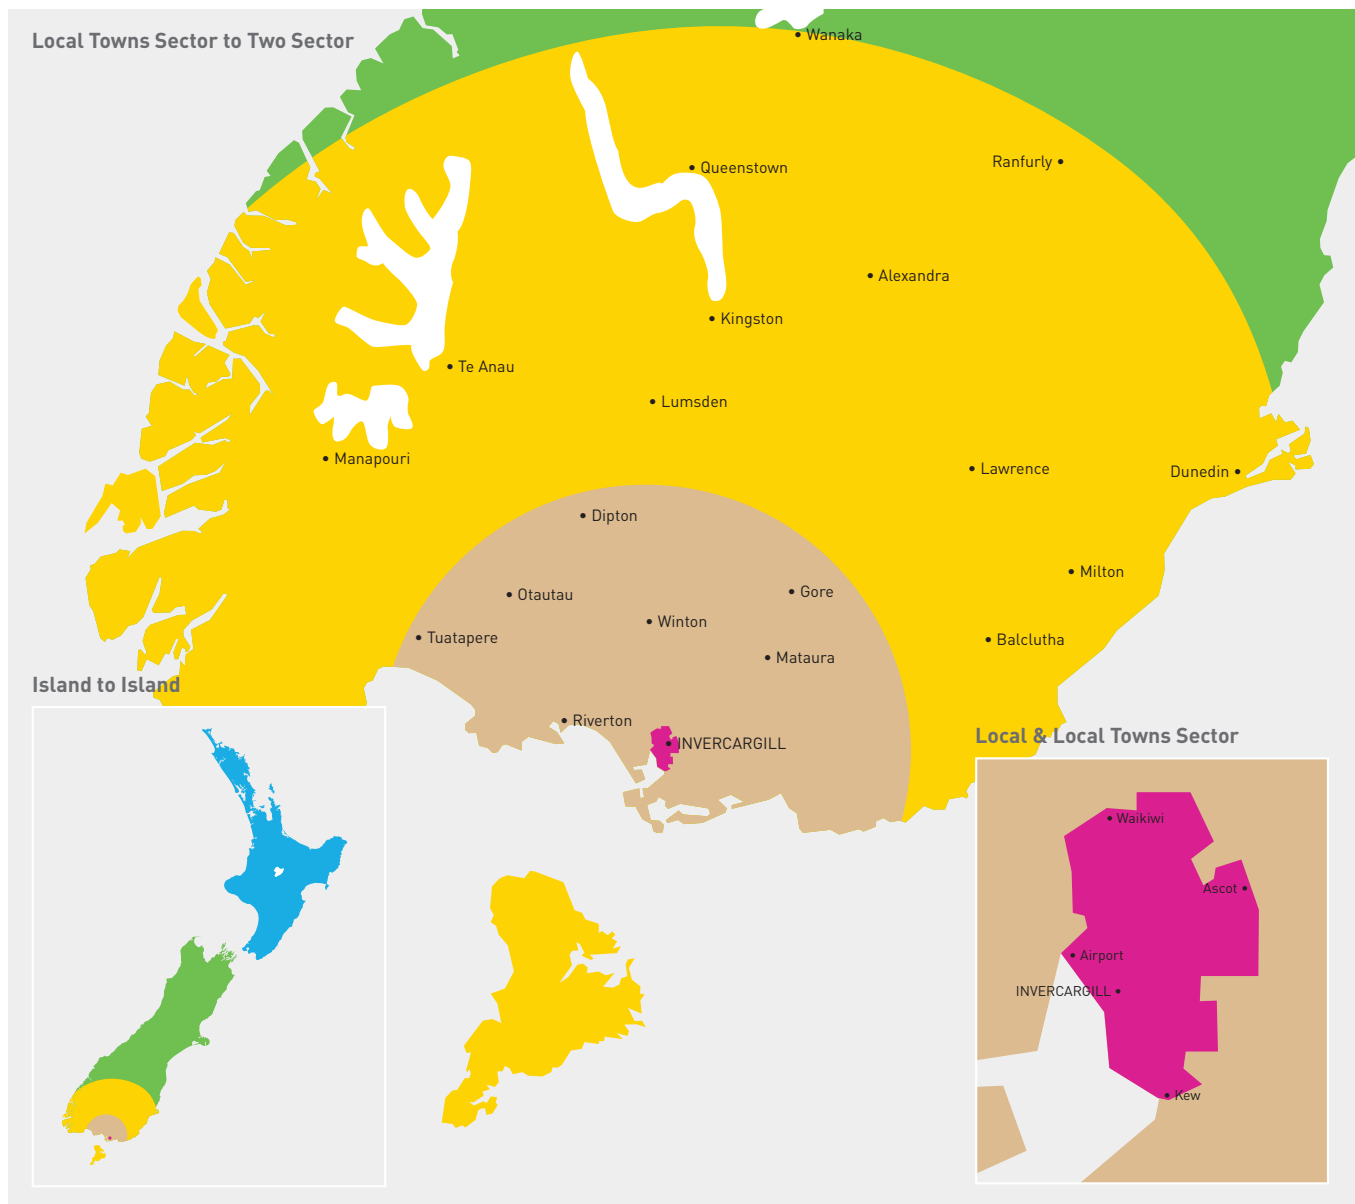

# Sector Guide from Invercargill

## Local

- Within city limits
- One parcel base ticket allows up to 25kg maximum of 25kg per item

## Local Towns

- Up to 75km within an Island
- One parcel base ticket allows up to 25kg maximum of 25kg per item

## Island to Island Economy

- Between North & South Islands
- 2-3 working days
- One parcel base ticket allows up to 5kg
- One purple excess ticket for each 5kg over 5kg maximum of 25kg per item

---