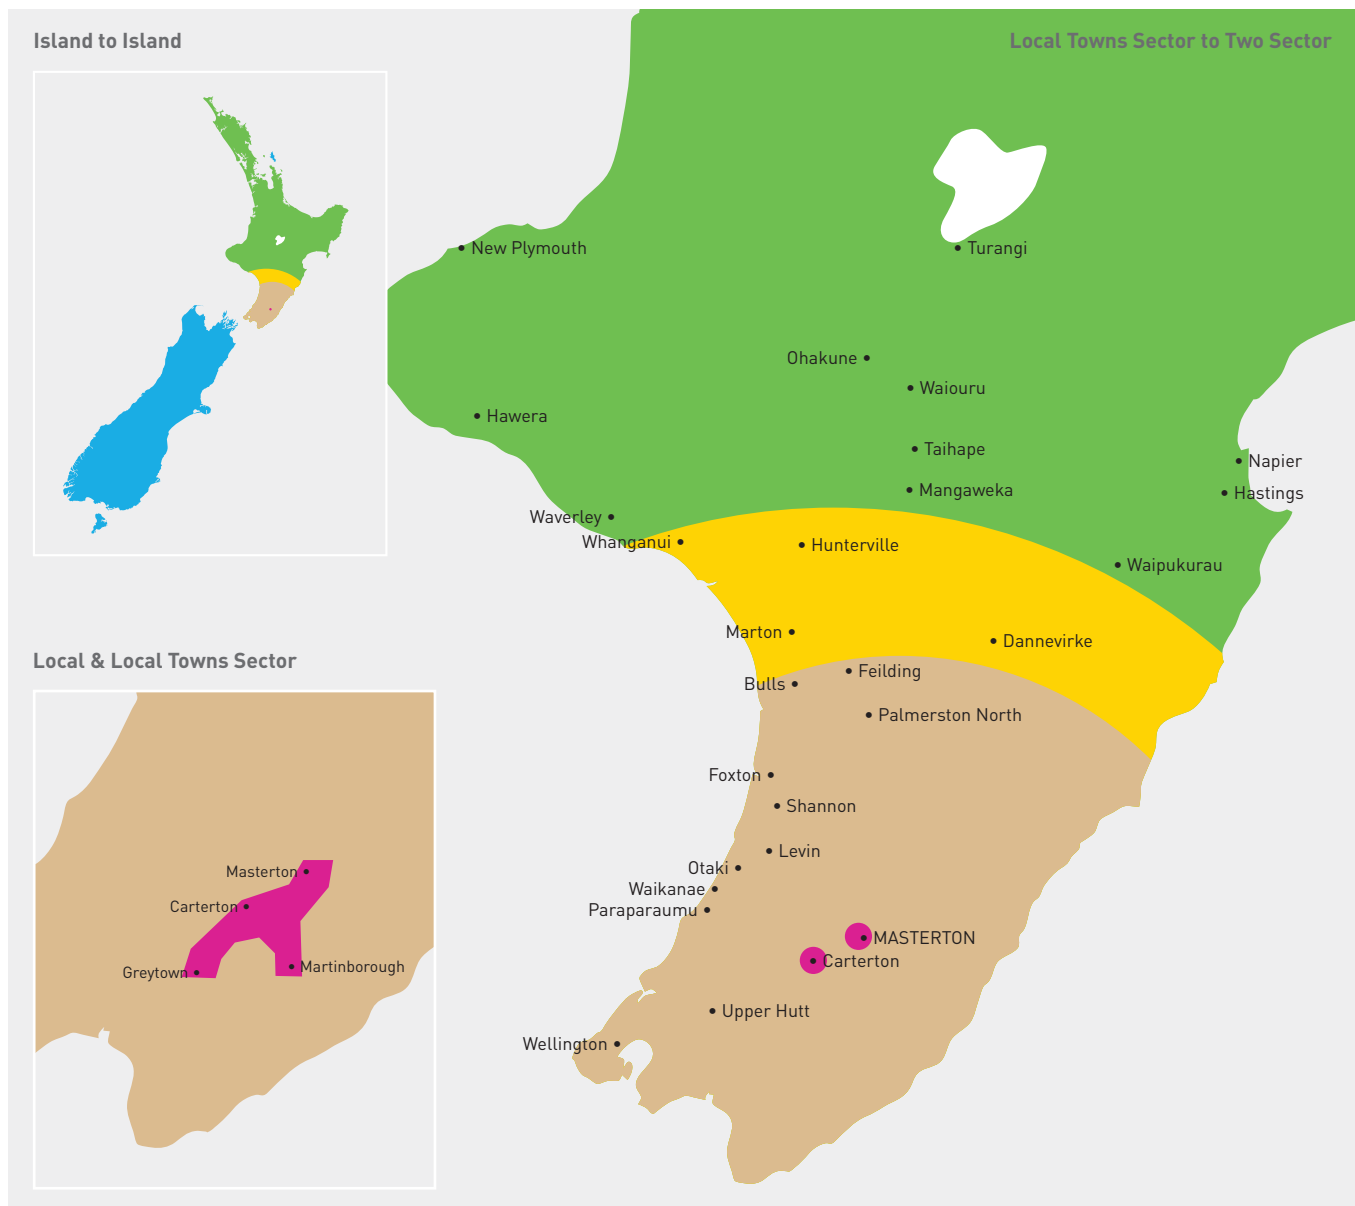

Sector Guide from Masterton

Local

- Within city limits
- One parcel base ticket allows up to 25kg maximum of 25kg per item

Local Towns

- Up to 75km within an Island
- One parcel base ticket allows up to 25kg maximum of 25kg per item

One Sector

- Up to 150km within an Island
- One parcel base ticket allows up to 15kg
- One yellow excess ticket for each 10kg over 15kg maximum of 25kg per item

Two Sector

- Over 150km within an Island
- One parcel base ticket allows up to 5kg
- One green excess ticket for each 5kg over 5kg maximum of 25kg per item

Island to Island

- Between North & South Islands
- One parcel base ticket allows up to 5kg
- One blue excess ticket for each 5kg over 5kg maximum of 25kg per item

Island to Island Economy

- Between North & South Islands
- 2-3 working days
- One parcel base ticket allows up to 5kg
- One purple excess ticket for each 5kg over 5kg maximum of 25kg per item