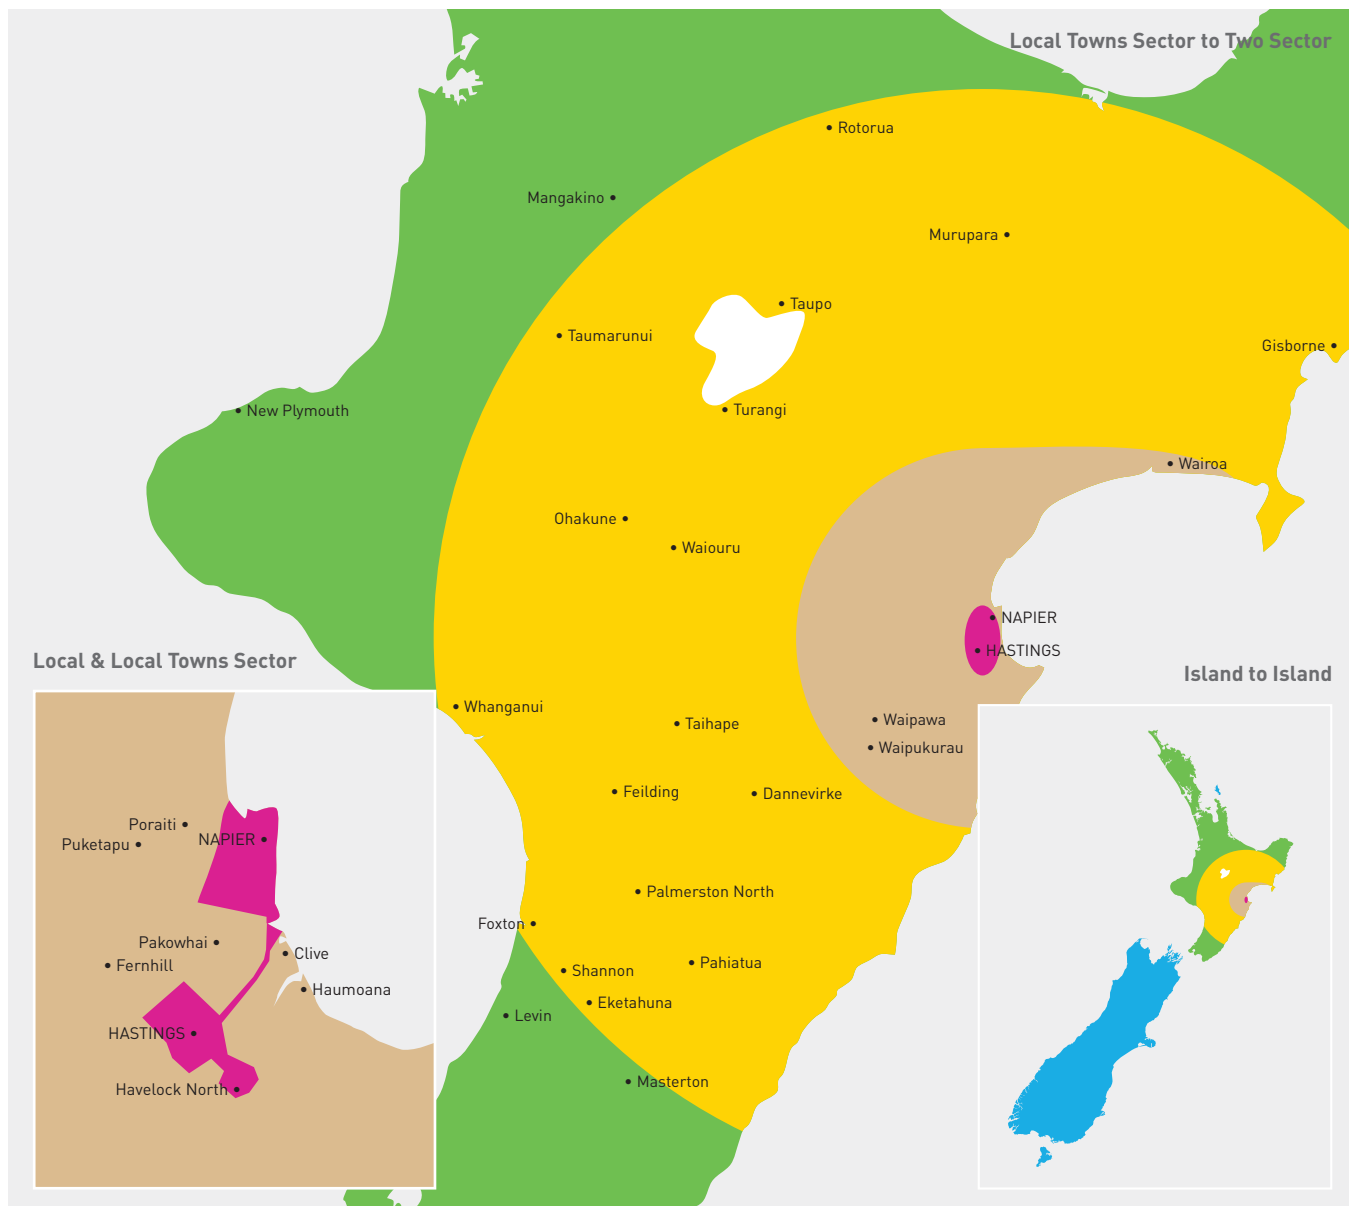

Sector Guide from Napier/Hastings

Local

- Within city limits
- One parcel base ticket allows up to 25kg maximum of 25kg per item

Local Towns

- Up to 75km within an Island
- One parcel base ticket allows up to 25kg maximum of 25kg per item

One Sector

- Up to 150km within an Island
- One parcel base ticket allows up to 15kg
- One yellow excess ticket for each 10kg over 15kg maximum of 25kg per item

Two Sector

- Over 150km within an Island
- One parcel base ticket allows up to 5kg
- One green excess ticket for each 5kg over 5kg maximum of 25kg per item

Island to Island

- Between North & South Islands
- One parcel base ticket allows up to 5kg
- One blue excess ticket for each 5kg over 5kg maximum of 25kg per item

Island to Island Economy

- Between North & South Islands
- 2-3 working days
- One parcel base ticket allows up to 5kg
- One purple excess ticket for each 5kg over 5kg maximum of 25kg per item