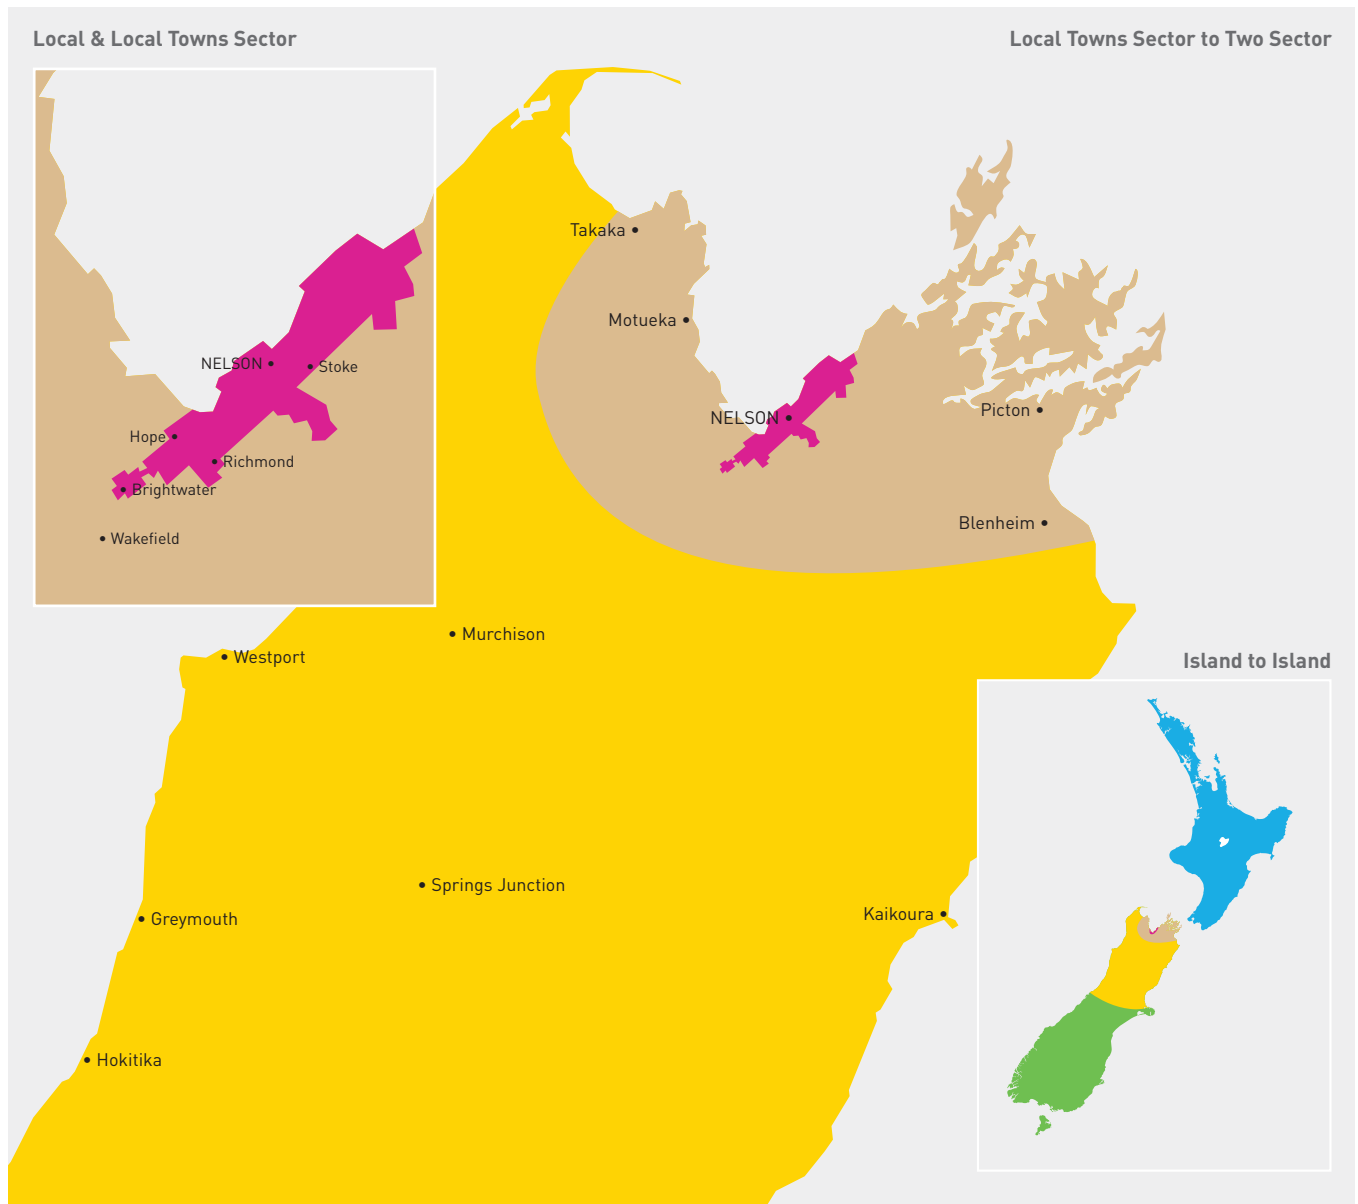

Sector Guide from Nelson

Local

- Within city limits
- One parcel base ticket allows up to 25kg maximum of 25kg per item

Local Towns

- Up to 75km within an Island
- One parcel base ticket allows up to 25kg maximum of 25kg per item

One Sector

- Up to 150km within an Island
- One parcel base ticket allows up to 15kg
- One yellow excess ticket for each 10kg over 15kg maximum of 25kg per item

Two Sector

- Over 150km within an Island
- One parcel base ticket allows up to 5kg
- One green excess ticket for each 5kg over 5kg maximum of 25kg per item

Island to Island

- Between North & South Islands
- One parcel base ticket allows up to 5kg
- One blue excess ticket for each 5kg over 5kg maximum of 25kg per item

Island to Island Economy

- Between North & South Islands
- 2-3 working days
- One parcel base ticket allows up to 5kg
- One purple excess ticket for each 5kg over 5kg maximum of 25kg per item