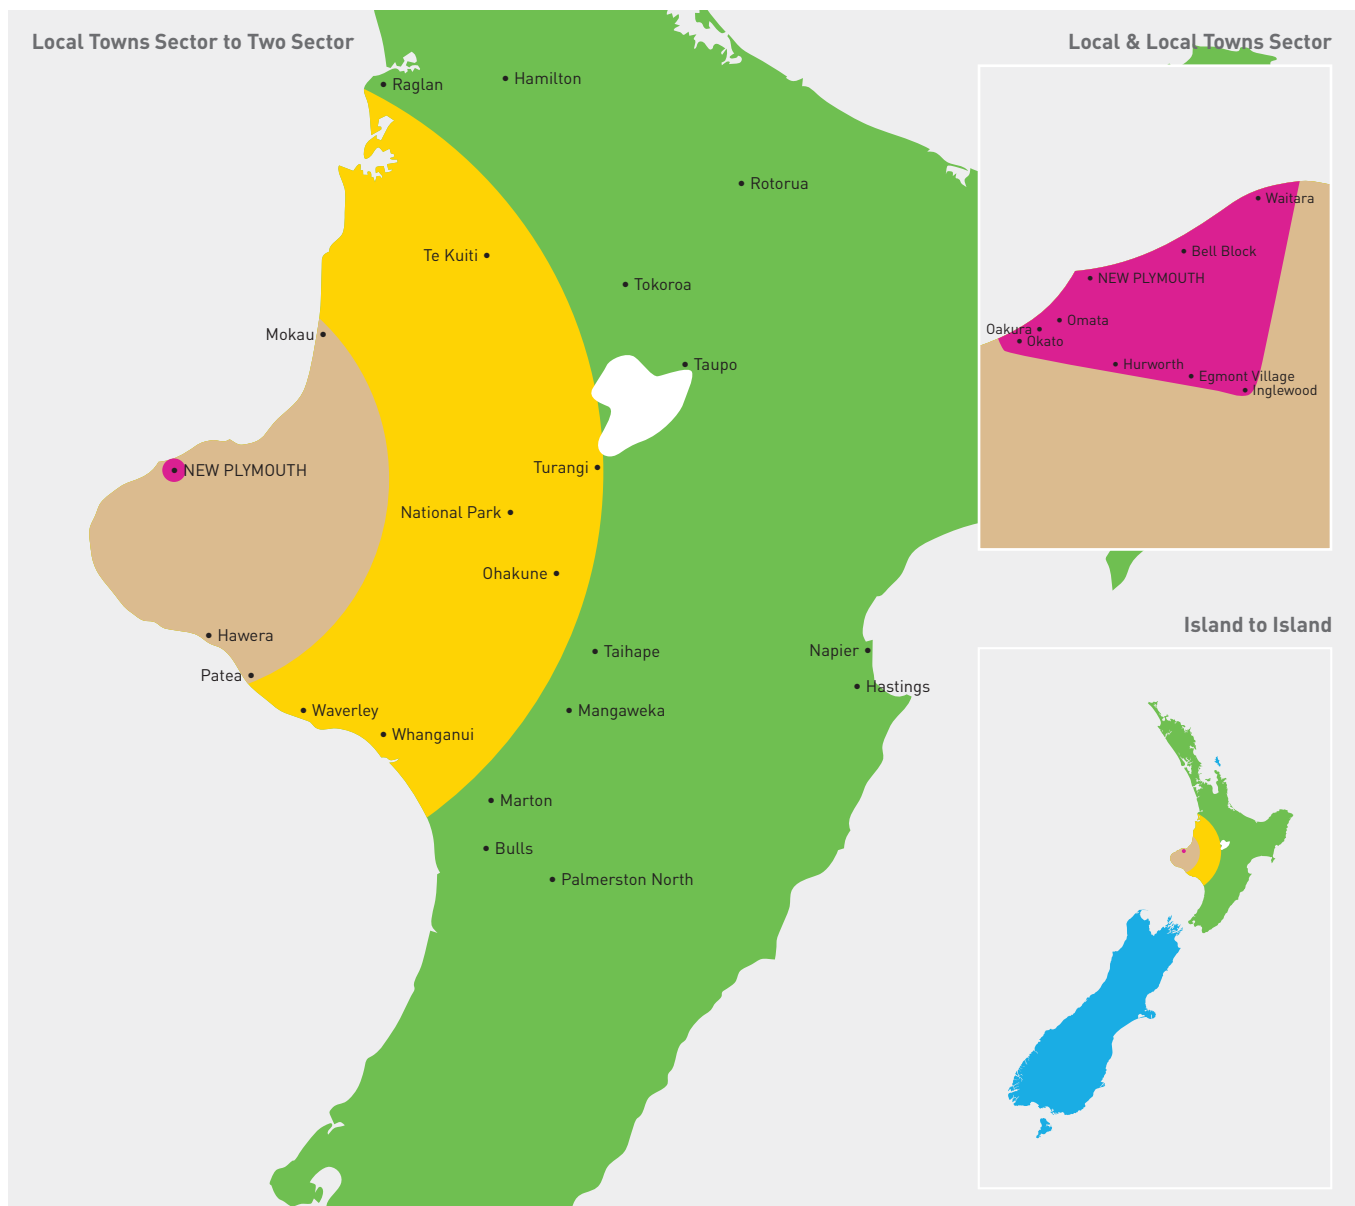

# Sector Guide from New Plymouth

## Local

- Within city limits
- One parcel base ticket allows up to 25kg maximum of 25kg per item

## Local Towns

- Up to 75km within an Island
- One parcel base ticket allows up to 25kg maximum of 25kg per item

## Island to Island Economy

- Between North & South Islands
- 2-3 working days
- One parcel base ticket allows up to 5kg
- One purple excess ticket for each 5kg over 5kg maximum of 25kg per item

---