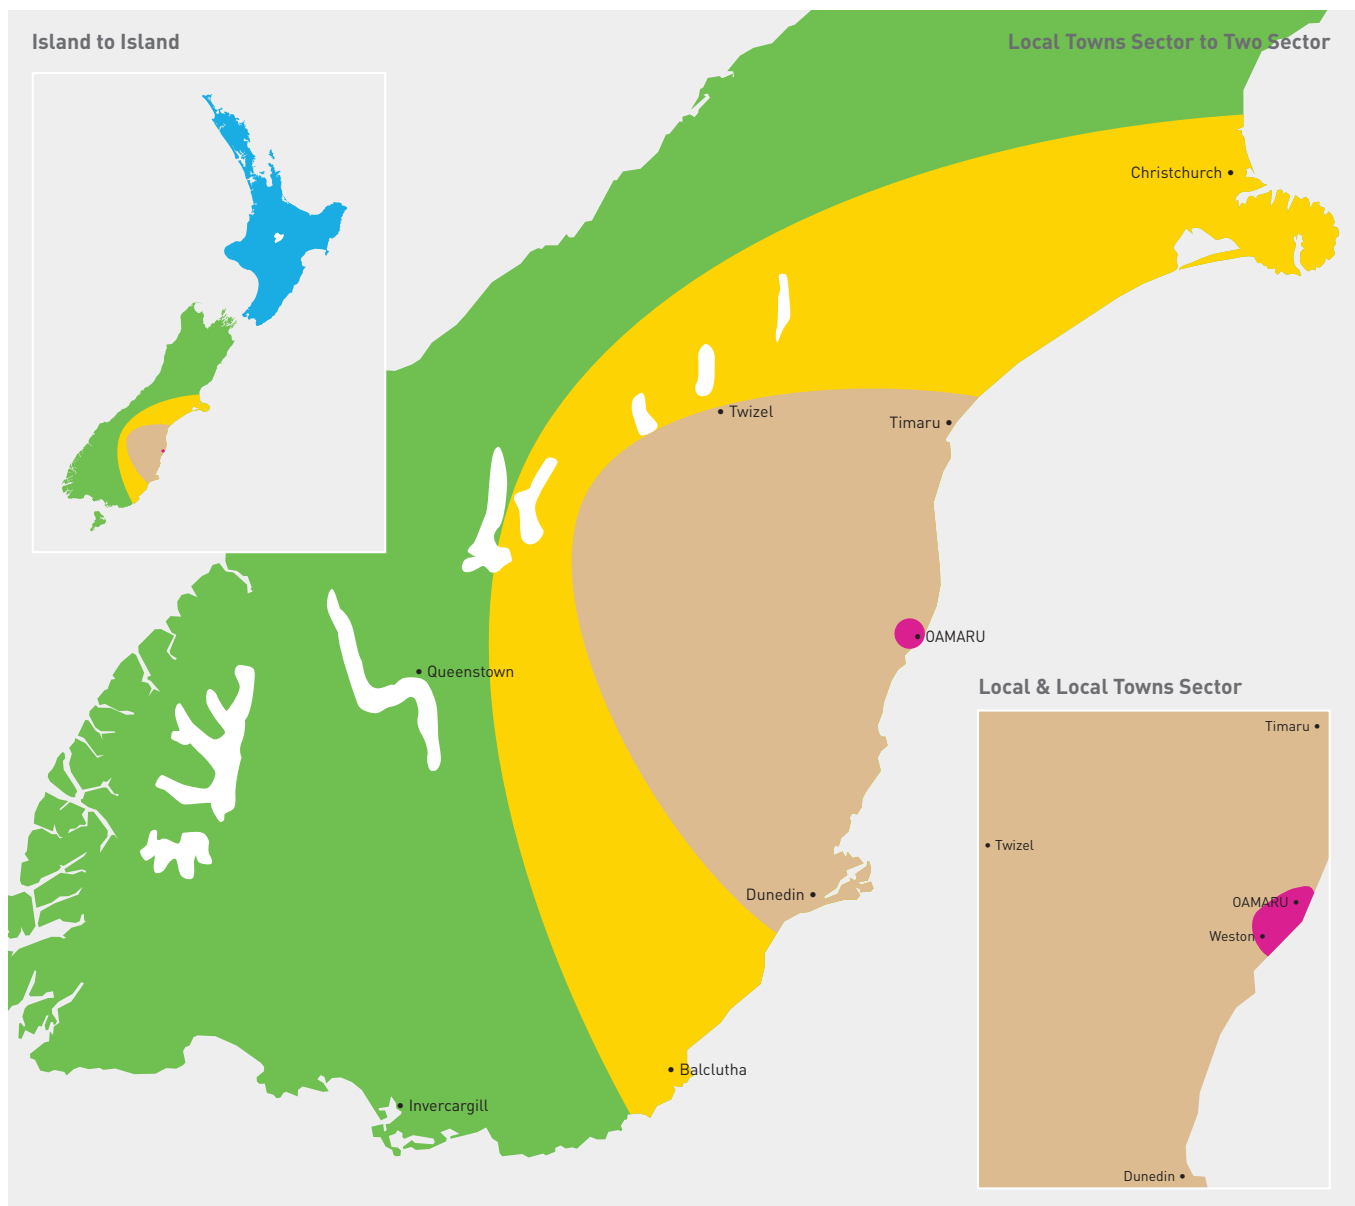

# Sector Guide from Oamaru

## Local

- Within city limits
- One parcel base ticket allows up to 25kg maximum of 25kg per item

## Local Towns

- Up to 75km within an Island
- One parcel base ticket allows up to 25kg maximum of 25kg per item

## Island to Island Economy

- Between North & South Islands
- 2-3 working days
- One parcel base ticket allows up to 5kg
- One purple excess ticket for each 5kg over 5kg maximum of 25kg per item

---