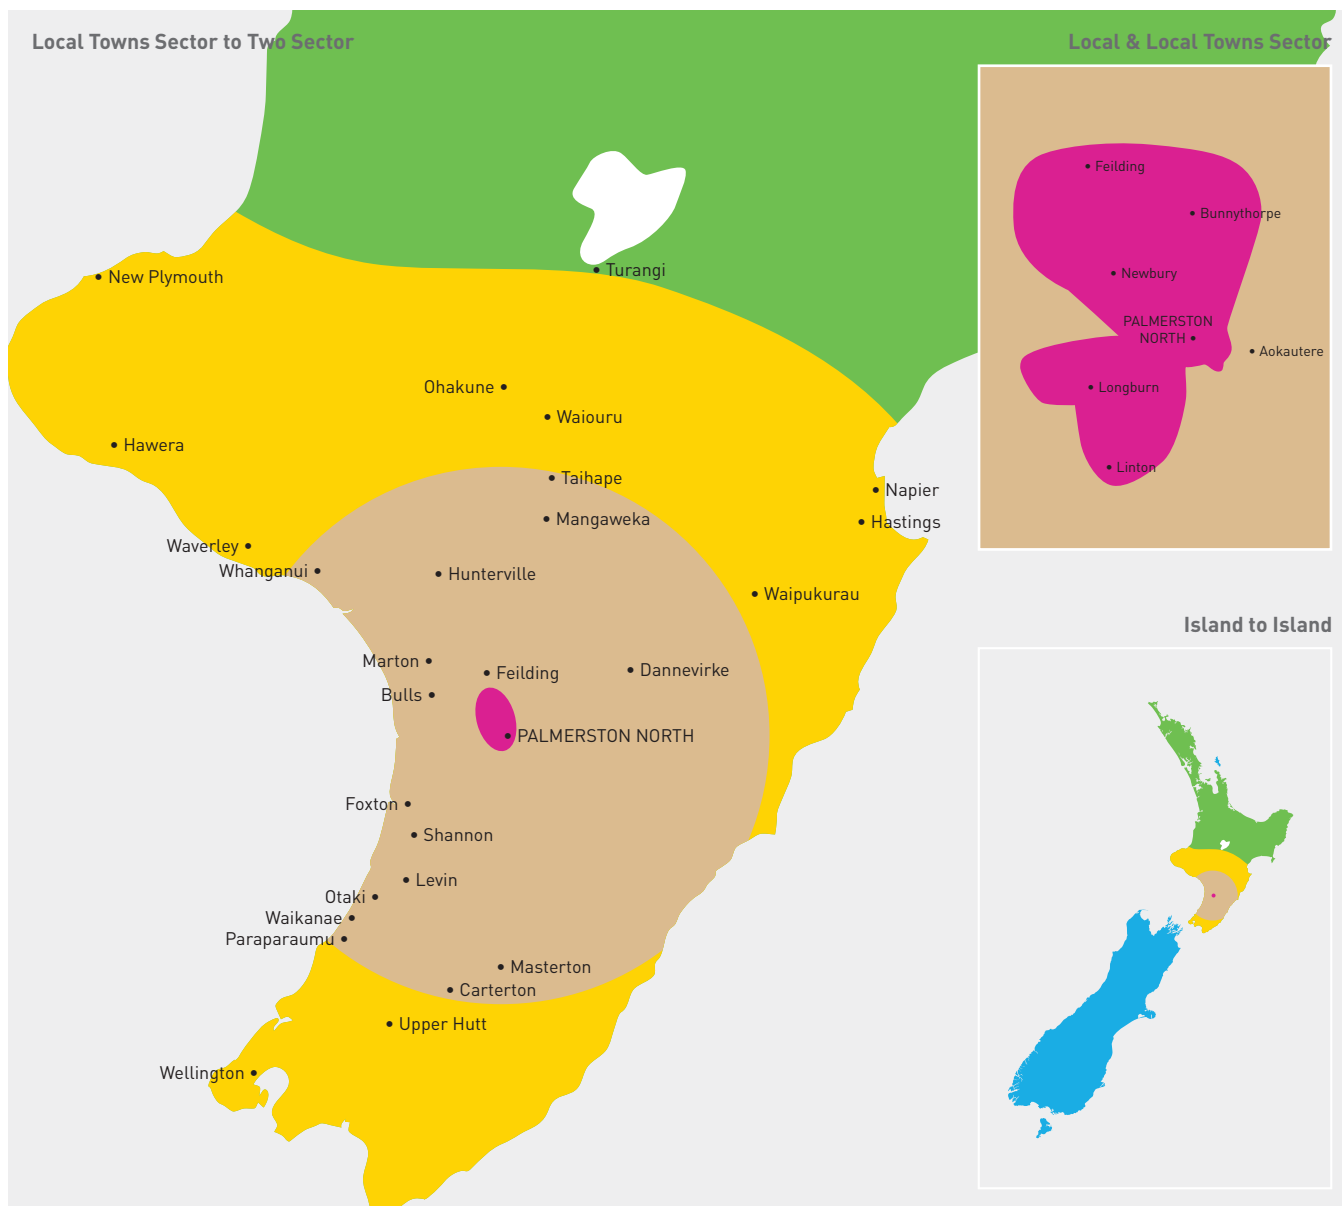

# Sector Guide from Palmerston North

## Local

- Within city limits
- One parcel base ticket allows up to 25kg maximum of 25kg per item

## Local Towns

- Up to 75km within an Island
- One parcel base ticket allows up to 25kg maximum of 25kg per item

## One Sector

- Up to 150km within an Island
- One parcel base ticket allows up to 15kg
- One yellow excess ticket for each 10kg over 15kg maximum of 25kg per item