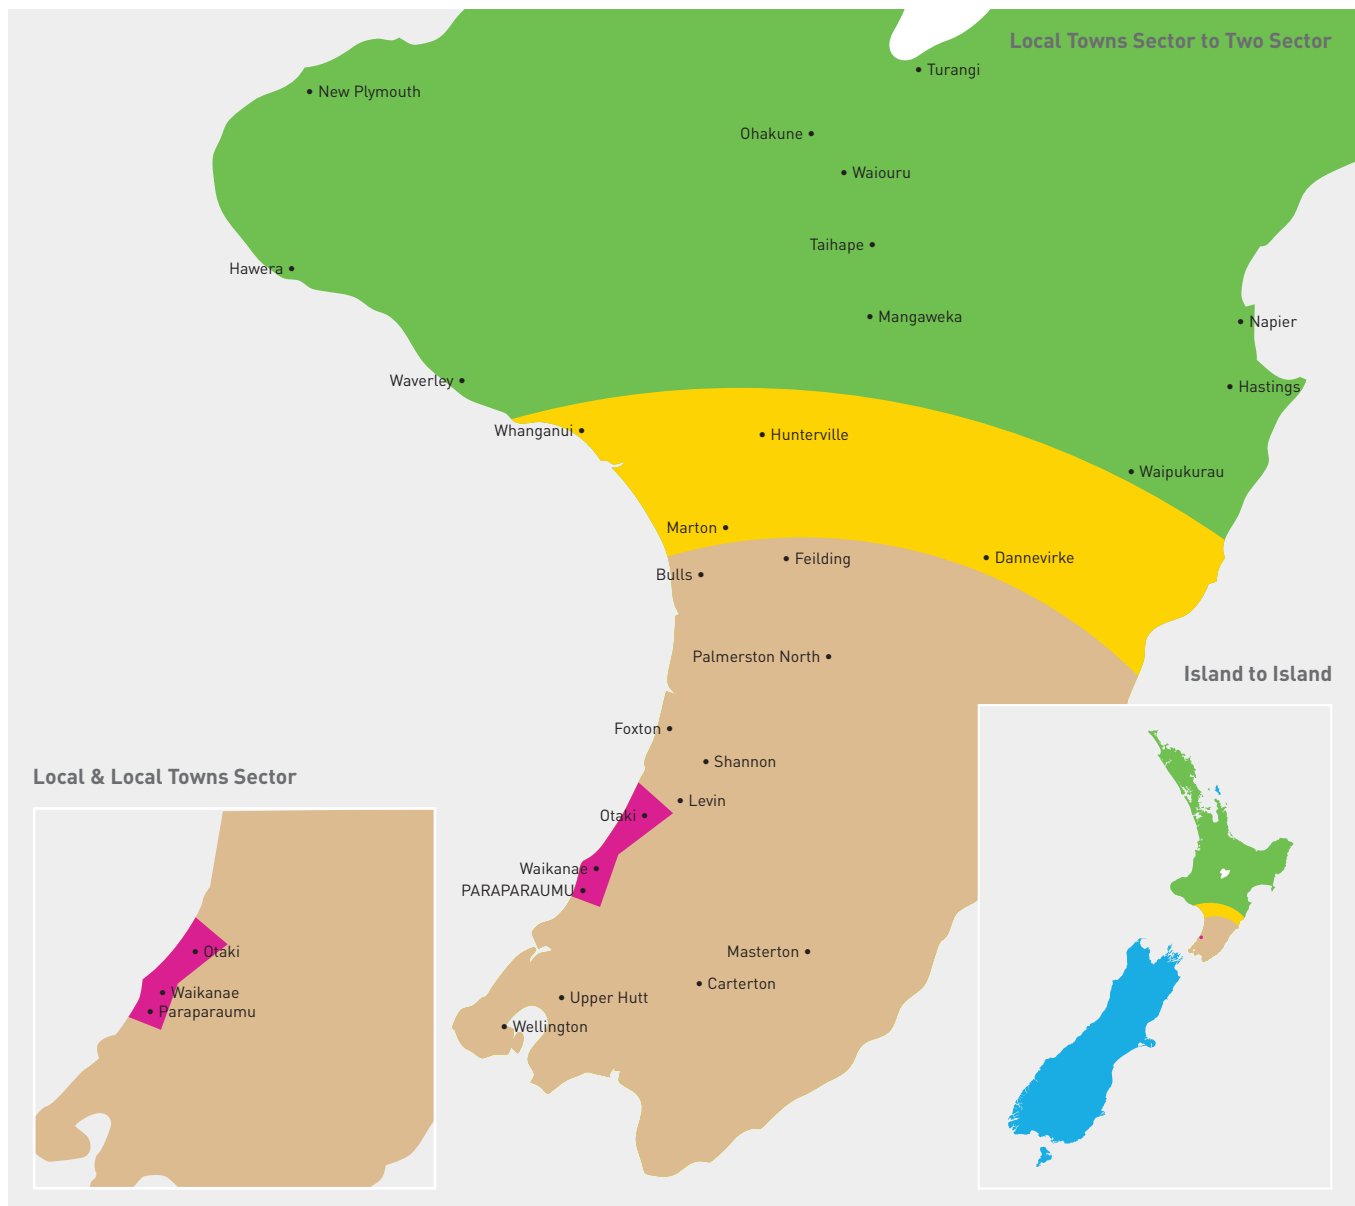

Sector Guide from Paraparaumu

Local

- Within city limits
- One parcel base ticket allows up to 25kg maximum of 25kg per item

Two Sector

- Over 150km within an Island
- One parcel base ticket allows up to 5kg
- One green excess ticket for each 5kg over 5kg maximum of 25kg per item

Local Towns

- Up to 75km within an Island
- One parcel base ticket allows up to 25kg maximum of 25kg per item

Island to Island

- Between North & South Islands
- One parcel base ticket allows up to 5kg
- One blue excess ticket for each 5kg over 5kg maximum of 25kg per item

One Sector

- Up to 150km within an Island
- One parcel base ticket allows up to 15kg
- One yellow excess ticket for each 10kg over 15kg maximum of 25kg per item

Island to Island Economy

- Between North & South Islands
- 2-3 working days
- One parcel base ticket allows up to 5kg
- One purple excess ticket for each 5kg over 5kg maximum of 25kg per item