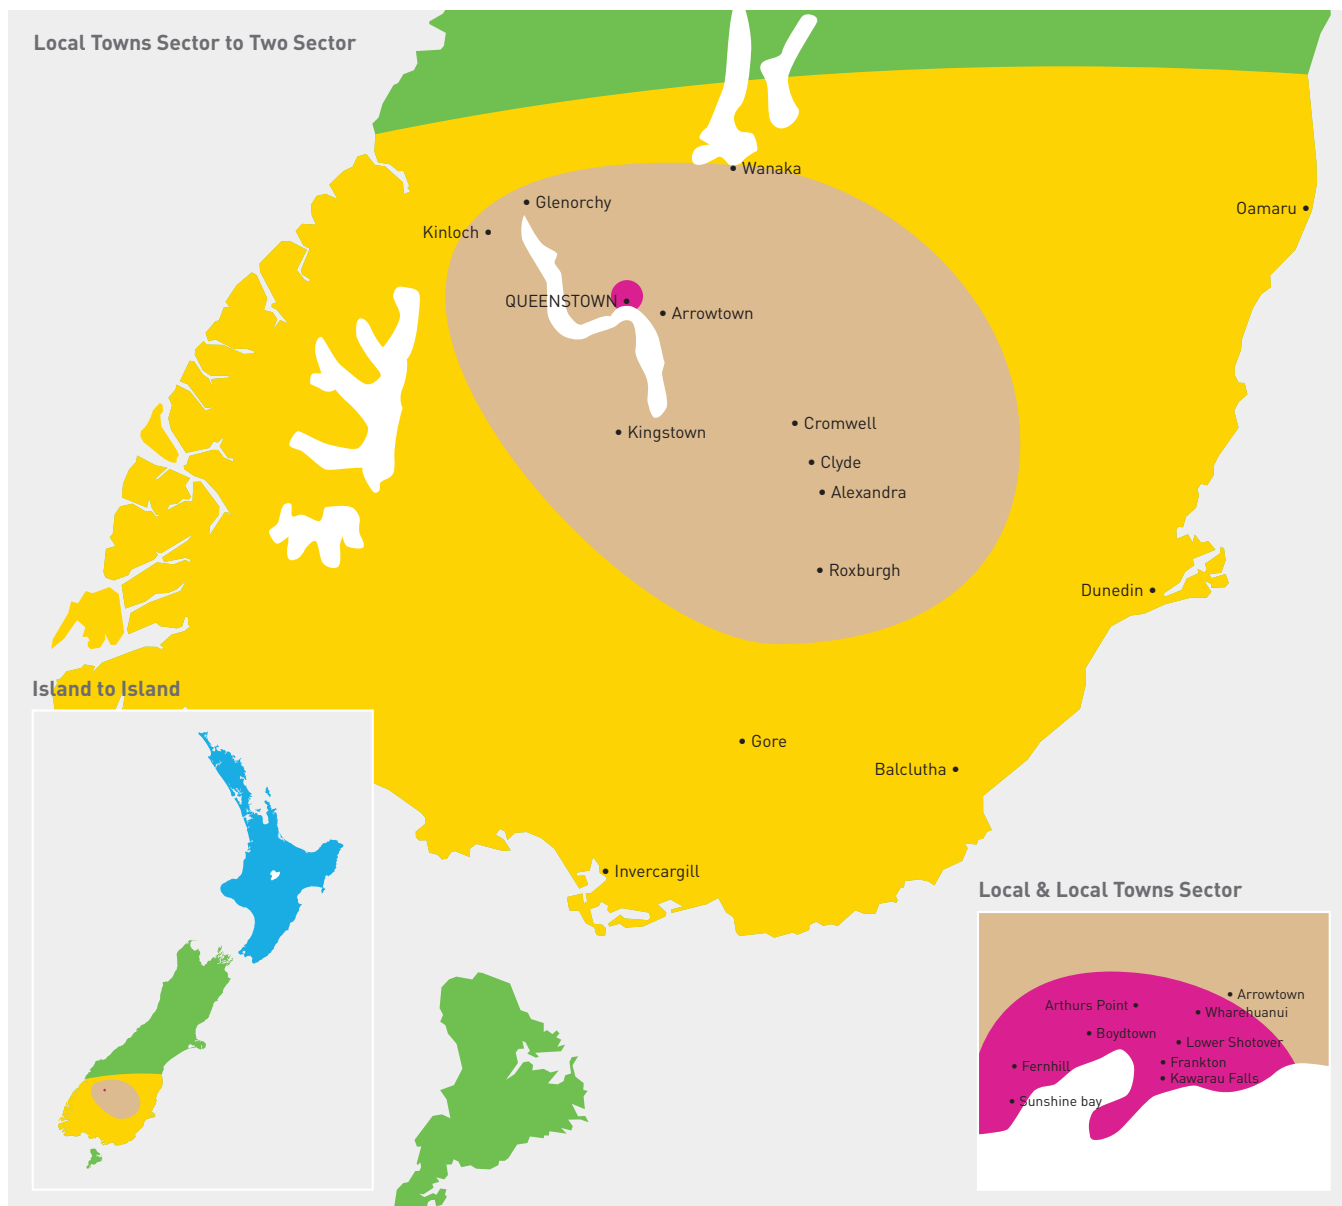

# Sector Guide from Queenstown

## Local Towns

- Up to 75km within an Island
- One parcel base ticket allows up to 25kg maximum of 25kg per item