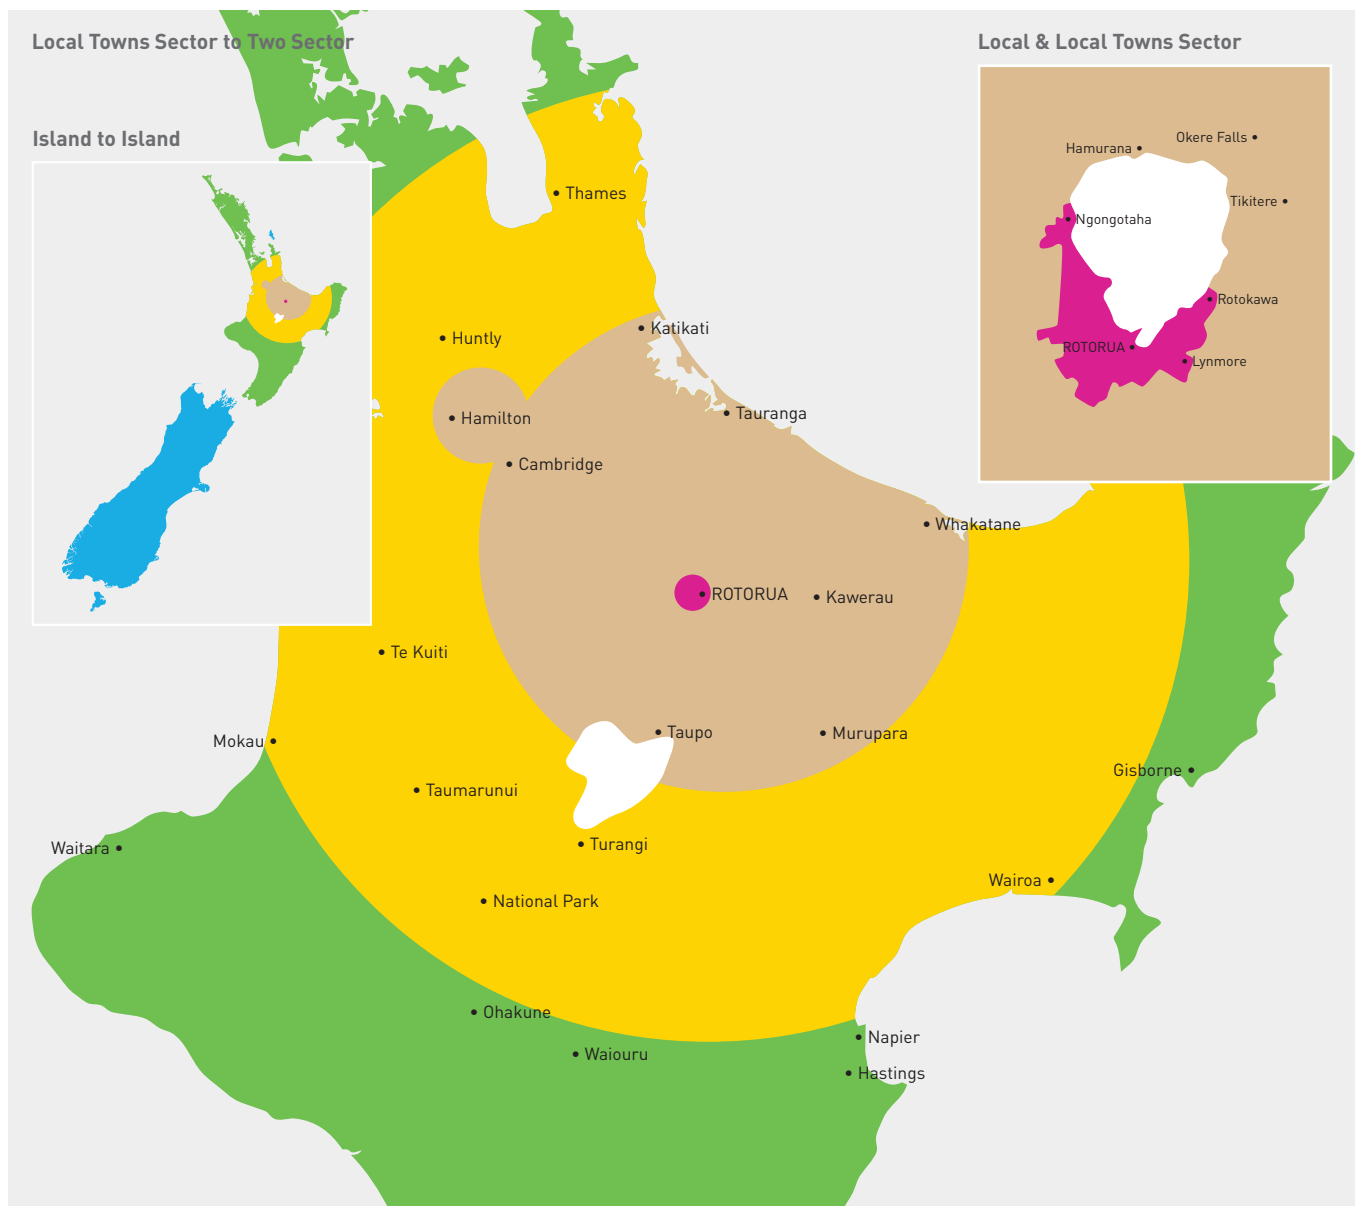

# Sector Guide from Rotorua

## Local

- Within city limits
- One parcel base ticket allows up to 25kg maximum of 25kg per item

## Local Towns

- Up to 75km within an Island
- One parcel base ticket allows up to 25kg maximum of 25kg per item

## Island to Island Economy

- Between North & South Islands
- 2-3 working days
- One parcel base ticket allows up to 5kg
- One purple excess ticket for each 5kg over 5kg maximum of 25kg per item