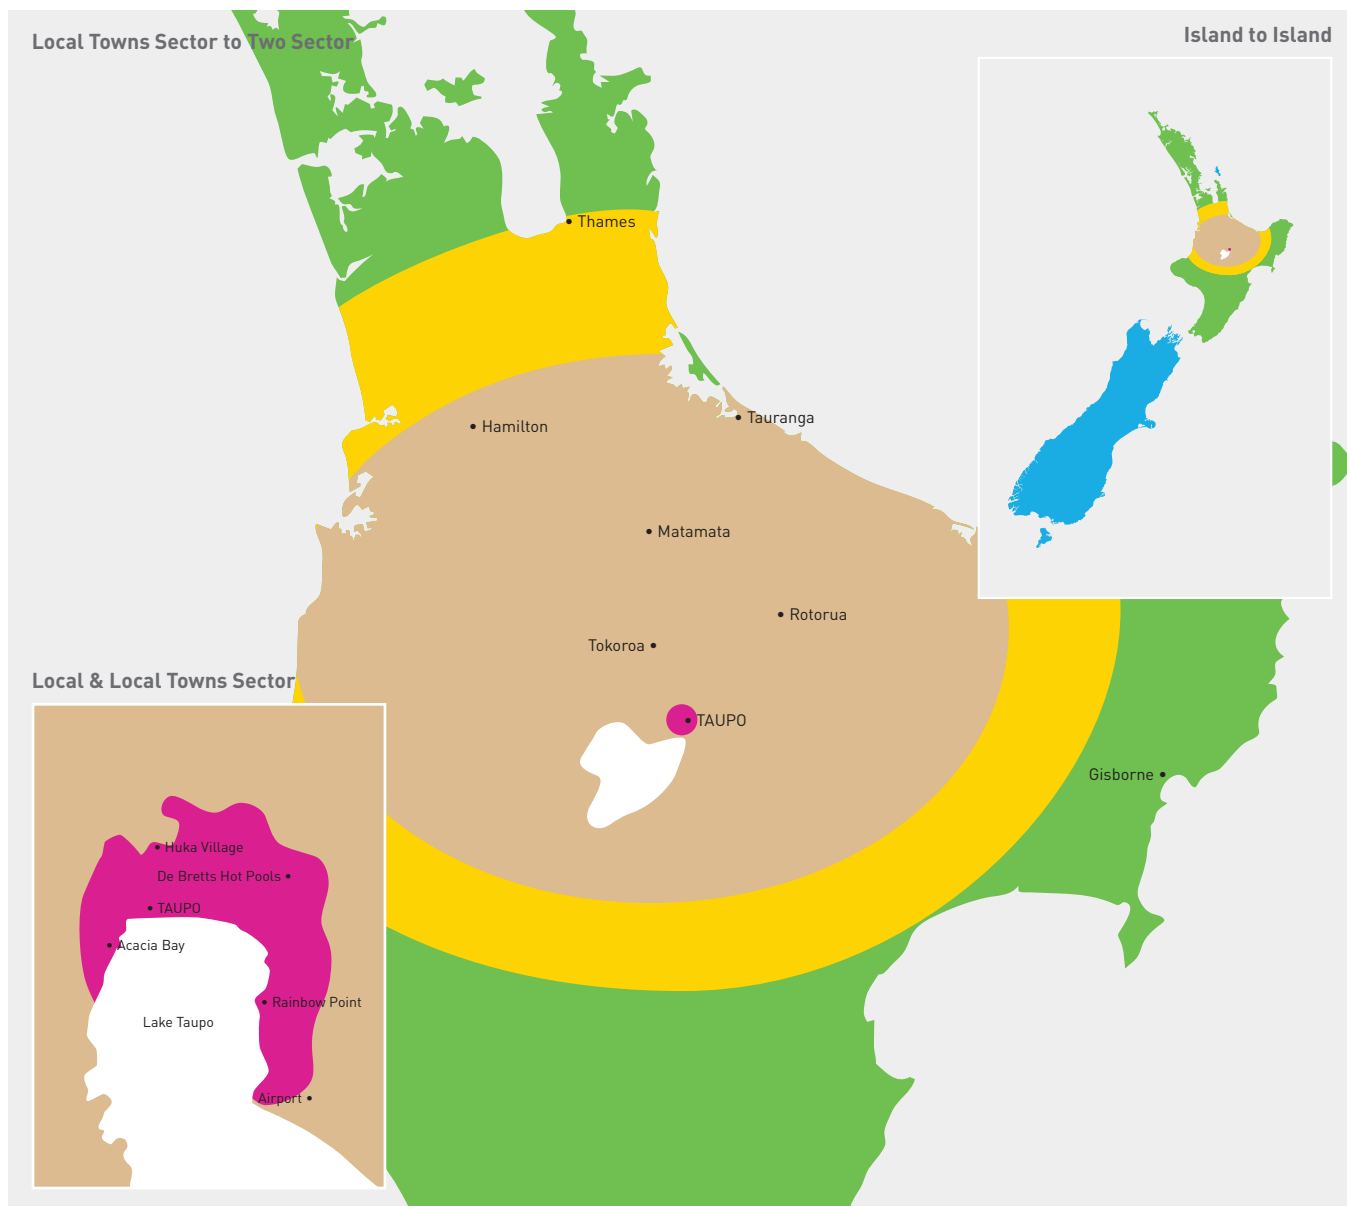

Sector Guide from Taupo

Local

- Within city limits
- One parcel base ticket allows up to 25kg maximum of 25kg per item

Local Towns

- Up to 75km within an Island
- One parcel base ticket allows up to 25kg maximum of 25kg per item

One Sector

- Up to 150km within an Island
- One parcel base ticket allows up to 15kg
- One yellow excess ticket for each 10kg over 15kg maximum of 25kg per item

Two Sector

- Over 150km within an Island
- One parcel base ticket allows up to 5kg
- One green excess ticket for each 5kg over 5kg maximum of 25kg per item

Island to Island

- Between North & South Islands
- One parcel base ticket allows up to 5kg
- One blue excess ticket for each 5kg over 5kg maximum of 25kg per item

Island to Island Economy

- Between North & South Islands
- 2-3 working days
- One parcel base ticket allows up to 5kg
- One purple excess ticket for each 5kg over 5kg maximum of 25kg per item