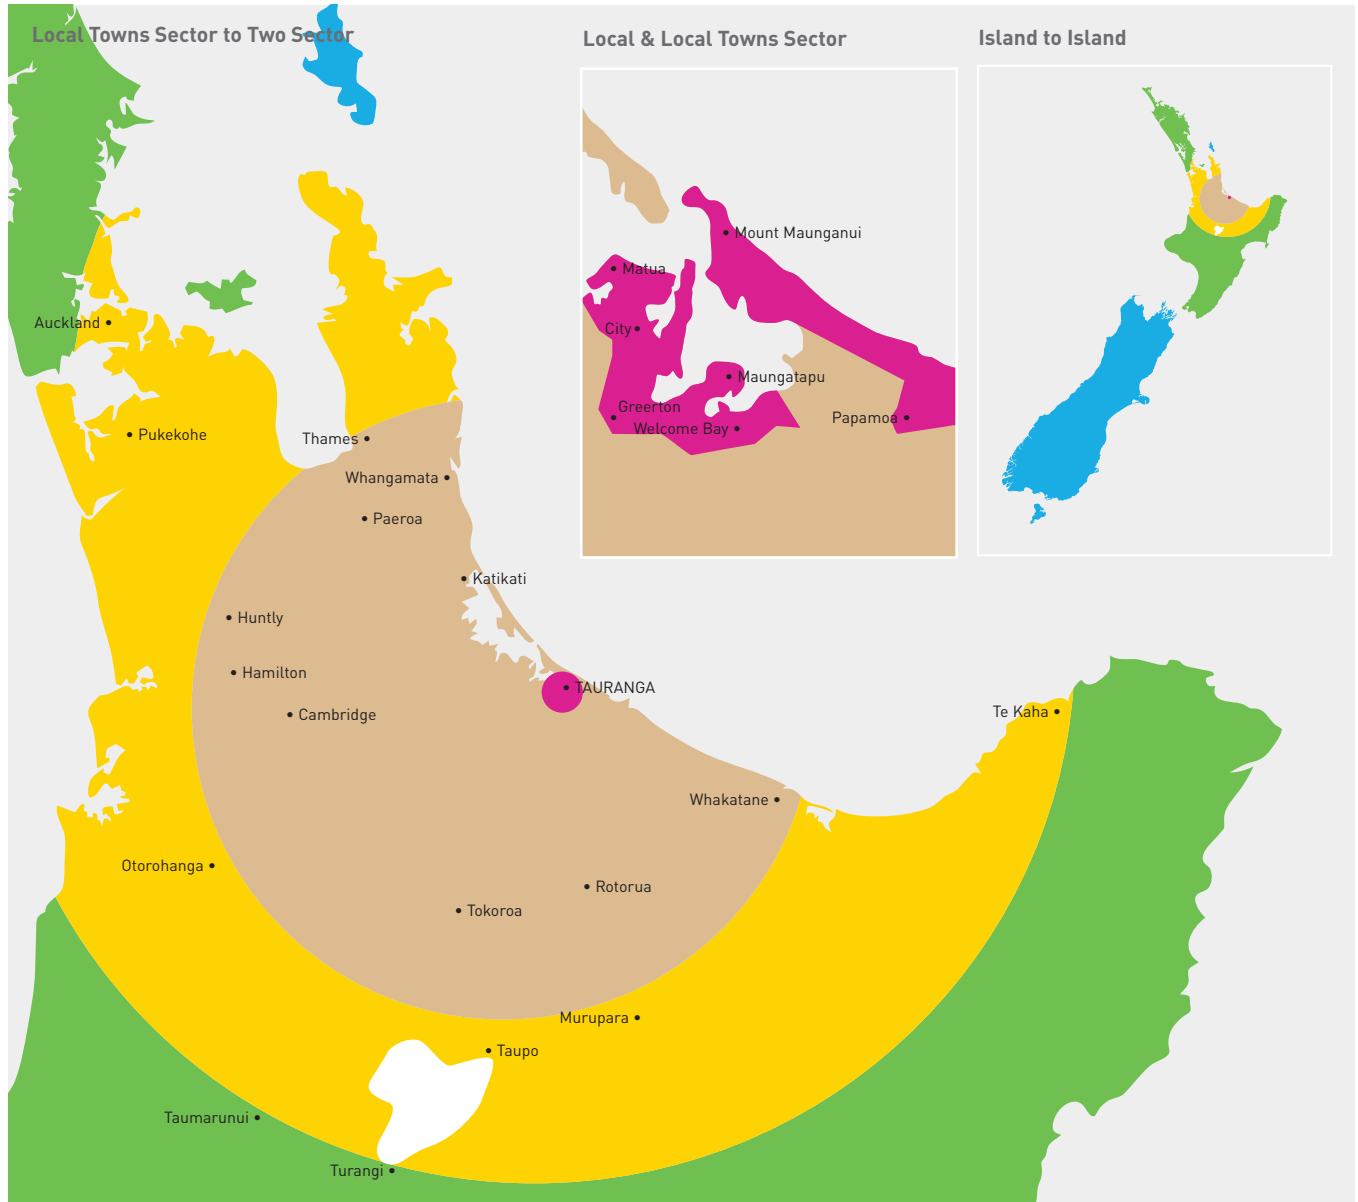

Sector Guide from Tauranga

Local

- Within city limits
- One parcel base ticket allows up to 25kg maximum of 25kg per item

Two Sector

- Over 150km within an Island
- One parcel base ticket allows up to 5kg
- One green excess ticket for each 5kg over 5kg maximum of 25kg per item

Local Towns

- Up to 75km within an Island
- One parcel base ticket allows up to 25kg maximum of 25kg per item

Island to Island

- Between North & South Islands
- One parcel base ticket allows up to 5kg
- One blue excess ticket for each 5kg over 5kg maximum of 25kg per item

One Sector

- Up to 150km within an Island
- One parcel base ticket allows up to 15kg
- One yellow excess ticket for each 10kg over 15kg maximum of 25kg per item

Island to Island Economy

- Between North & South Islands
- 2-3 working days
- One parcel base ticket allows up to 5kg
- One purple excess ticket for each 5kg over 5kg maximum of 25kg per item