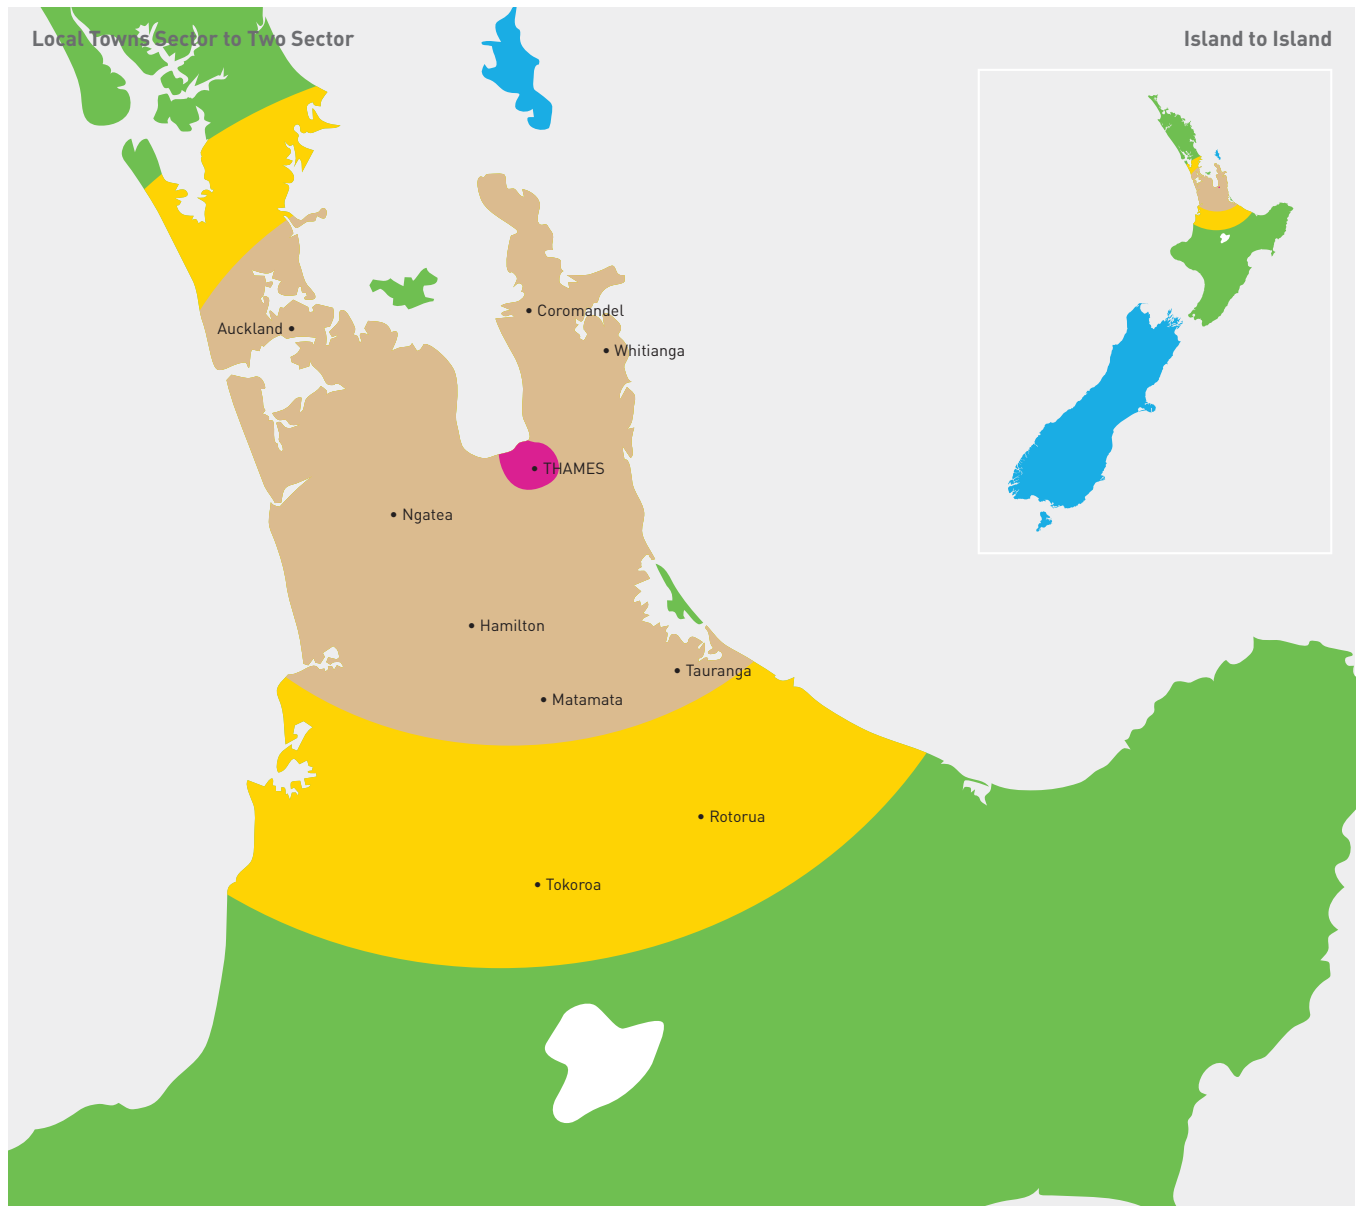

Sector Guide from Thames

Local

- Within city limits
- One parcel base ticket allows up to 25kg maximum of 25kg per item

Local Towns

- Up to 75km within an Island
- One parcel base ticket allows up to 25kg maximum of 25kg per item

One Sector

- Up to 150km within an Island
- One parcel base ticket allows up to 15kg
- One yellow excess ticket for each 10kg over 15kg maximum of 25kg per item

Two Sector

- Over 150km within an Island
- One parcel base ticket allows up to 5kg
- One green excess ticket for each 5kg over 5kg maximum of 25kg per item

Island to Island

- Between North & South Islands
- One parcel base ticket allows up to 5kg
- One blue excess ticket for each 5kg over 5kg maximum of 25kg per item

Island to Island Economy

- Between North & South Islands
- 2-3 working days
- One parcel base ticket allows up to 5kg
- One purple excess ticket for each 5kg over 5kg maximum of 25kg per item