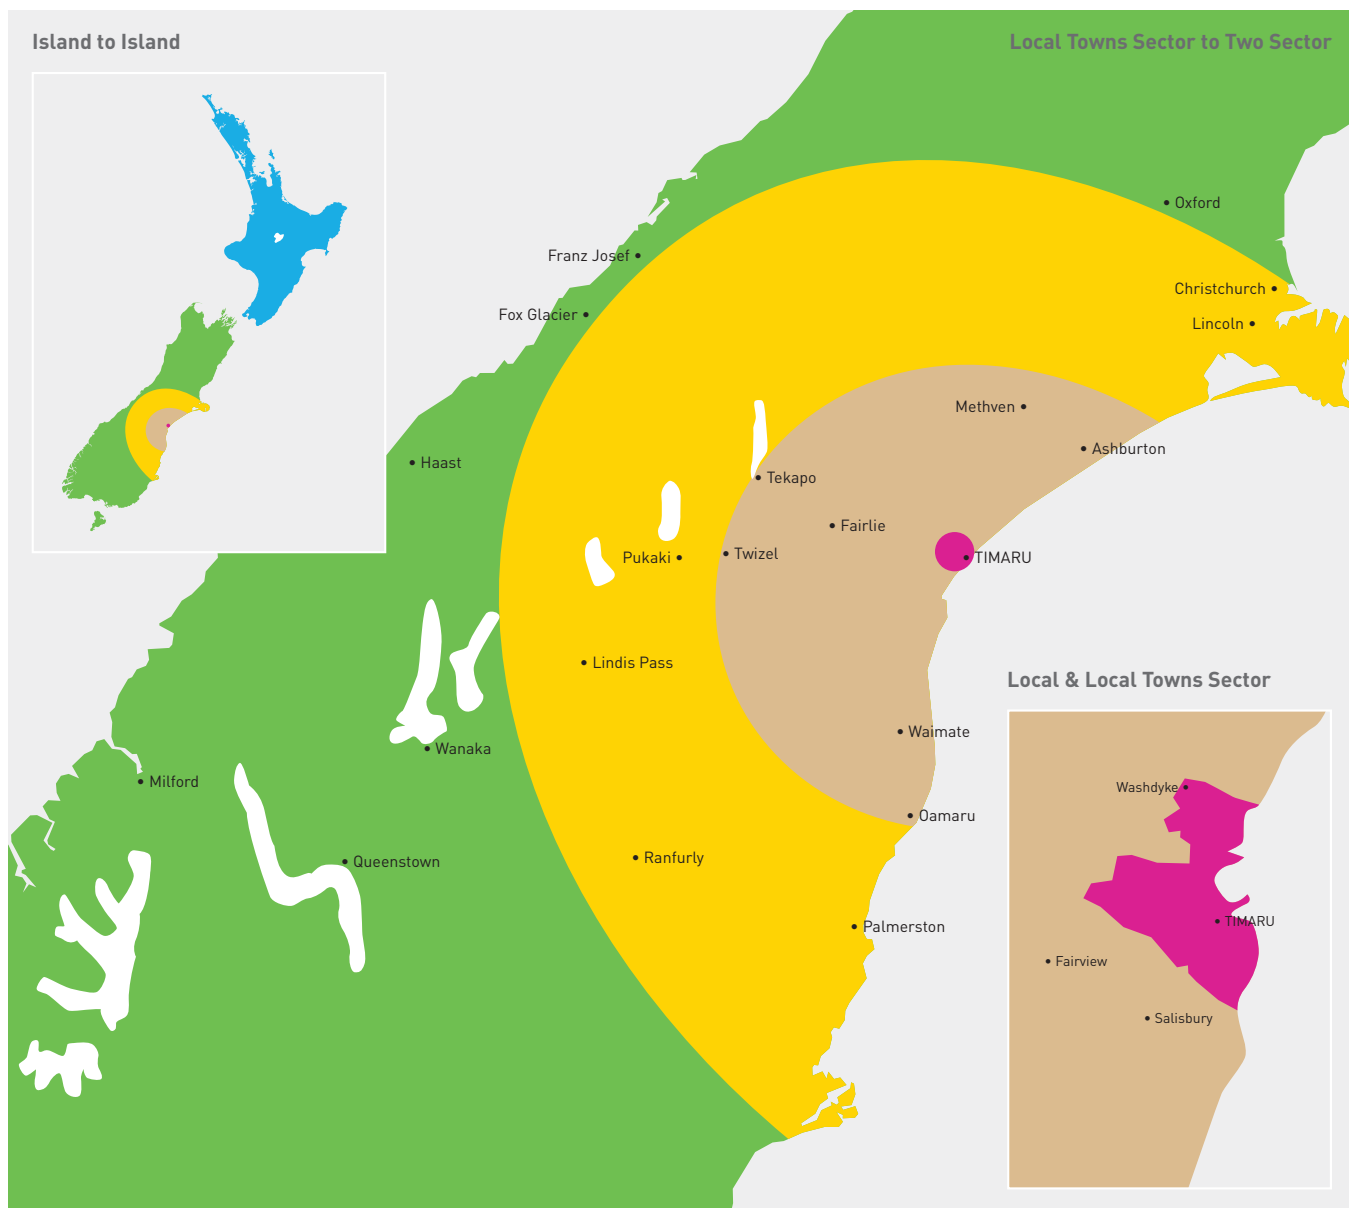

# Sector Guide from Timaru

## Local

- Within city limits
- One parcel base ticket allows up to 25kg maximum of 25kg per item

## Local Towns

- Up to 75km within an Island
- One parcel base ticket allows up to 25kg maximum of 25kg per item

## Island to Island Economy

- Between North & South Islands
- 2-3 working days
- One parcel base ticket allows up to 5kg
- One purple excess ticket for each 5kg over 5kg maximum of 25kg per item