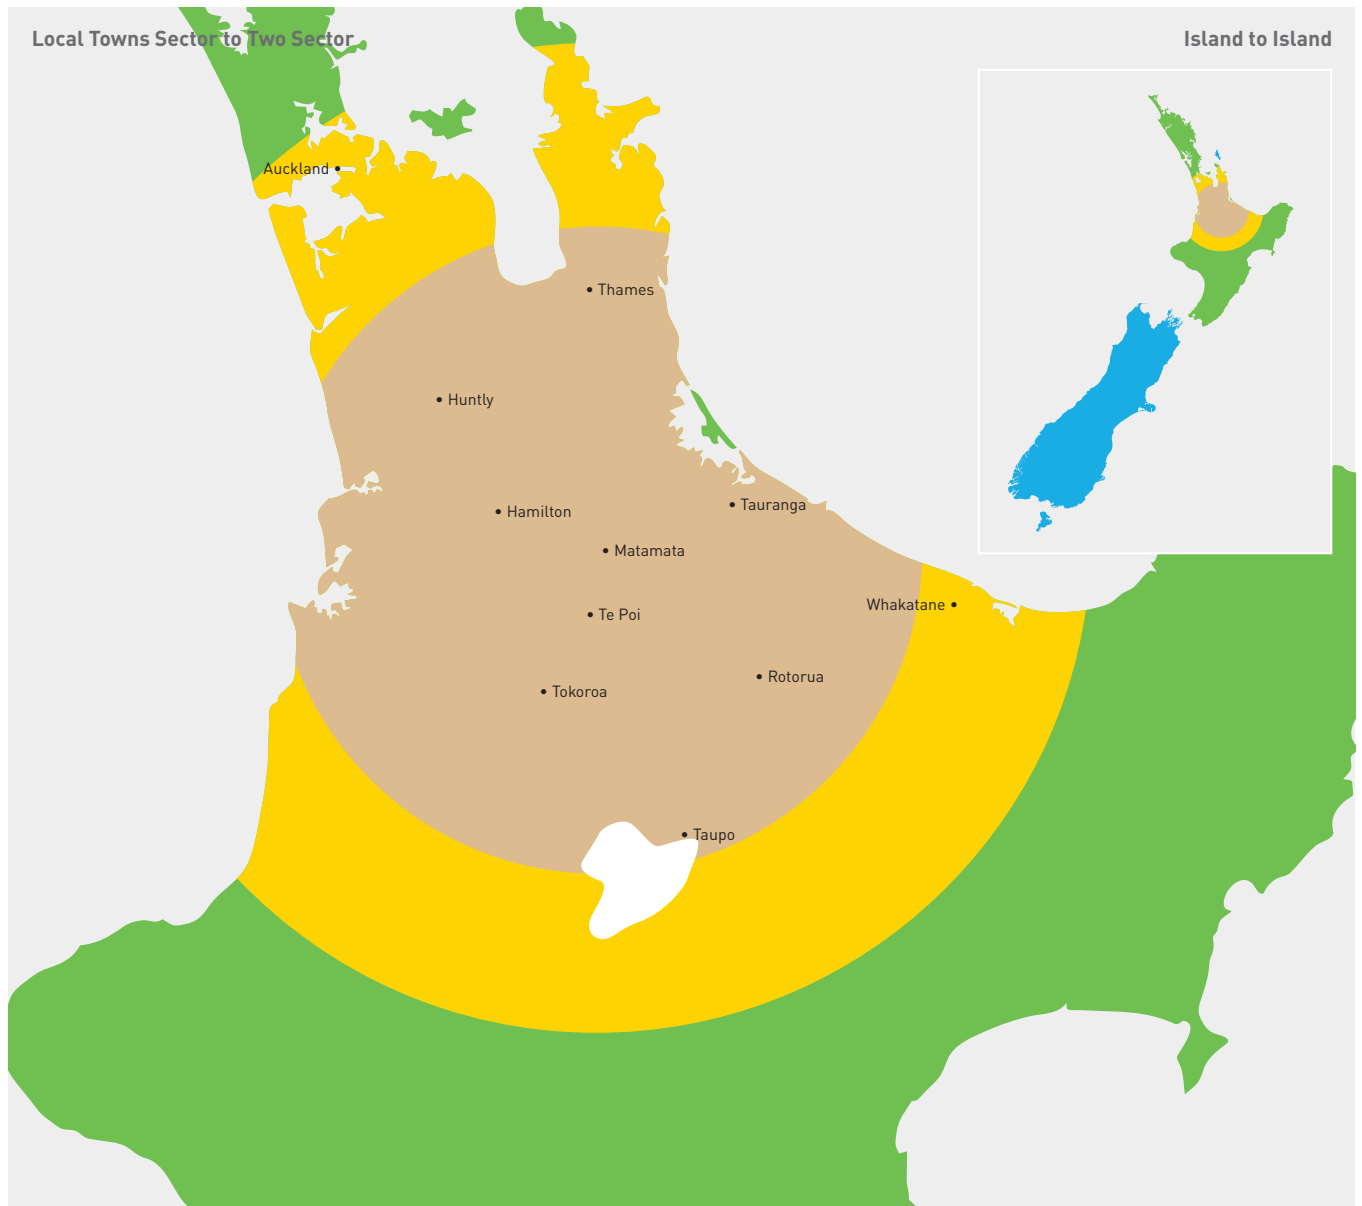

Sector Guide from Waikato

Local

- Within city limits
- One parcel base ticket allows up to 25kg maximum of 25kg per item

Local Towns

- Up to 75km within an Island
- One parcel base ticket allows up to 25kg maximum of 25kg per item

One Sector

- Up to 150km within an Island
- One parcel base ticket allows up to 15kg
- One yellow excess ticket for each 10kg over 15kg maximum of 25kg per item

Two Sector

- Over 150km within an Island
- One parcel base ticket allows up to 5kg
- One green excess ticket for each 5kg over 5kg maximum of 25kg per item

Island to Island

- Between North & South Islands
- One parcel base ticket allows up to 5kg
- One blue excess ticket for each 5kg over 5kg maximum of 25kg per item

Island to Island Economy

- Between North & South Islands
- 2-3 working days
- One parcel base ticket allows up to 5kg
- One purple excess ticket for each 5kg over 5kg maximum of 25kg per item