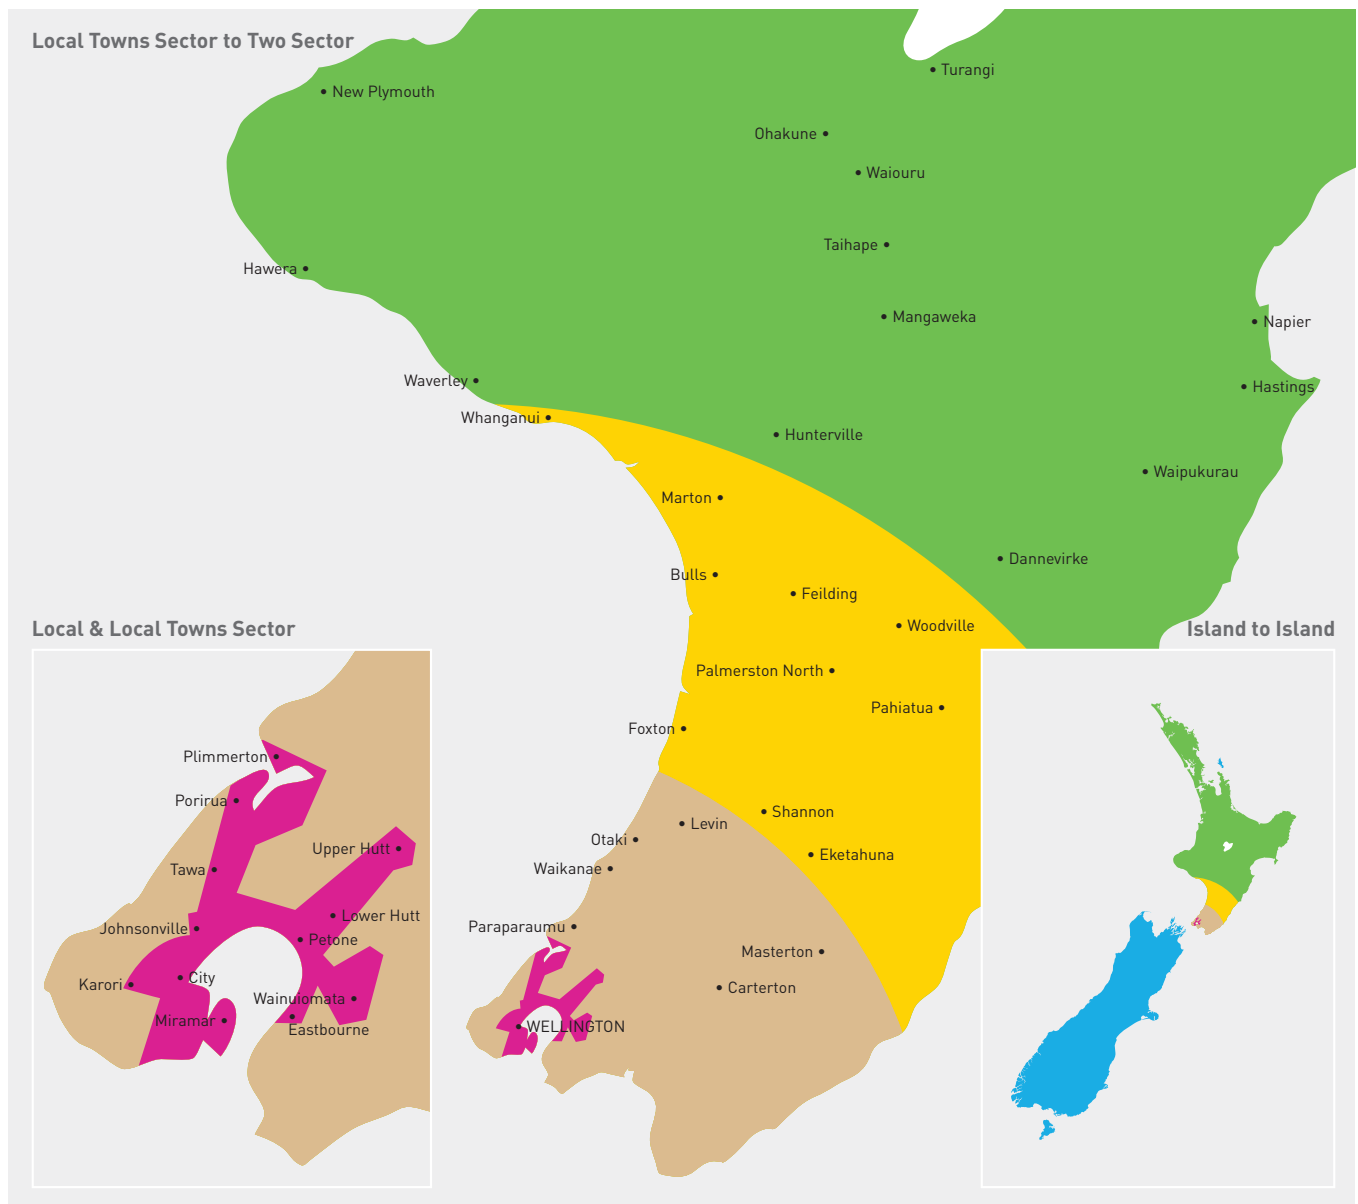

Sector Guide from Wellington

Local

- Within city limits
- One parcel base ticket allows up to 25kg maximum of 25kg per item

Local Towns

- Up to 75km within an Island
- One parcel base ticket allows up to 25kg maximum of 25kg per item

One Sector

- Up to 150km within an Island
- One parcel base ticket allows up to 15kg
- One yellow excess ticket for each 10kg over 15kg maximum of 25kg per item

Two Sector

- Over 150km within an Island
- One parcel base ticket allows up to 5kg
- One green excess ticket for each 5kg over 5kg maximum of 25kg per item

Island to Island

- Between North & South Islands
- One parcel base ticket allows up to 5kg
- One blue excess ticket for each 5kg over 5kg maximum of 25kg per item

Island to Island Economy

- Between North & South Islands
- 2-3 working days
- One parcel base ticket allows up to 5kg
- One purple excess ticket for each 5kg over 5kg maximum of 25kg per item