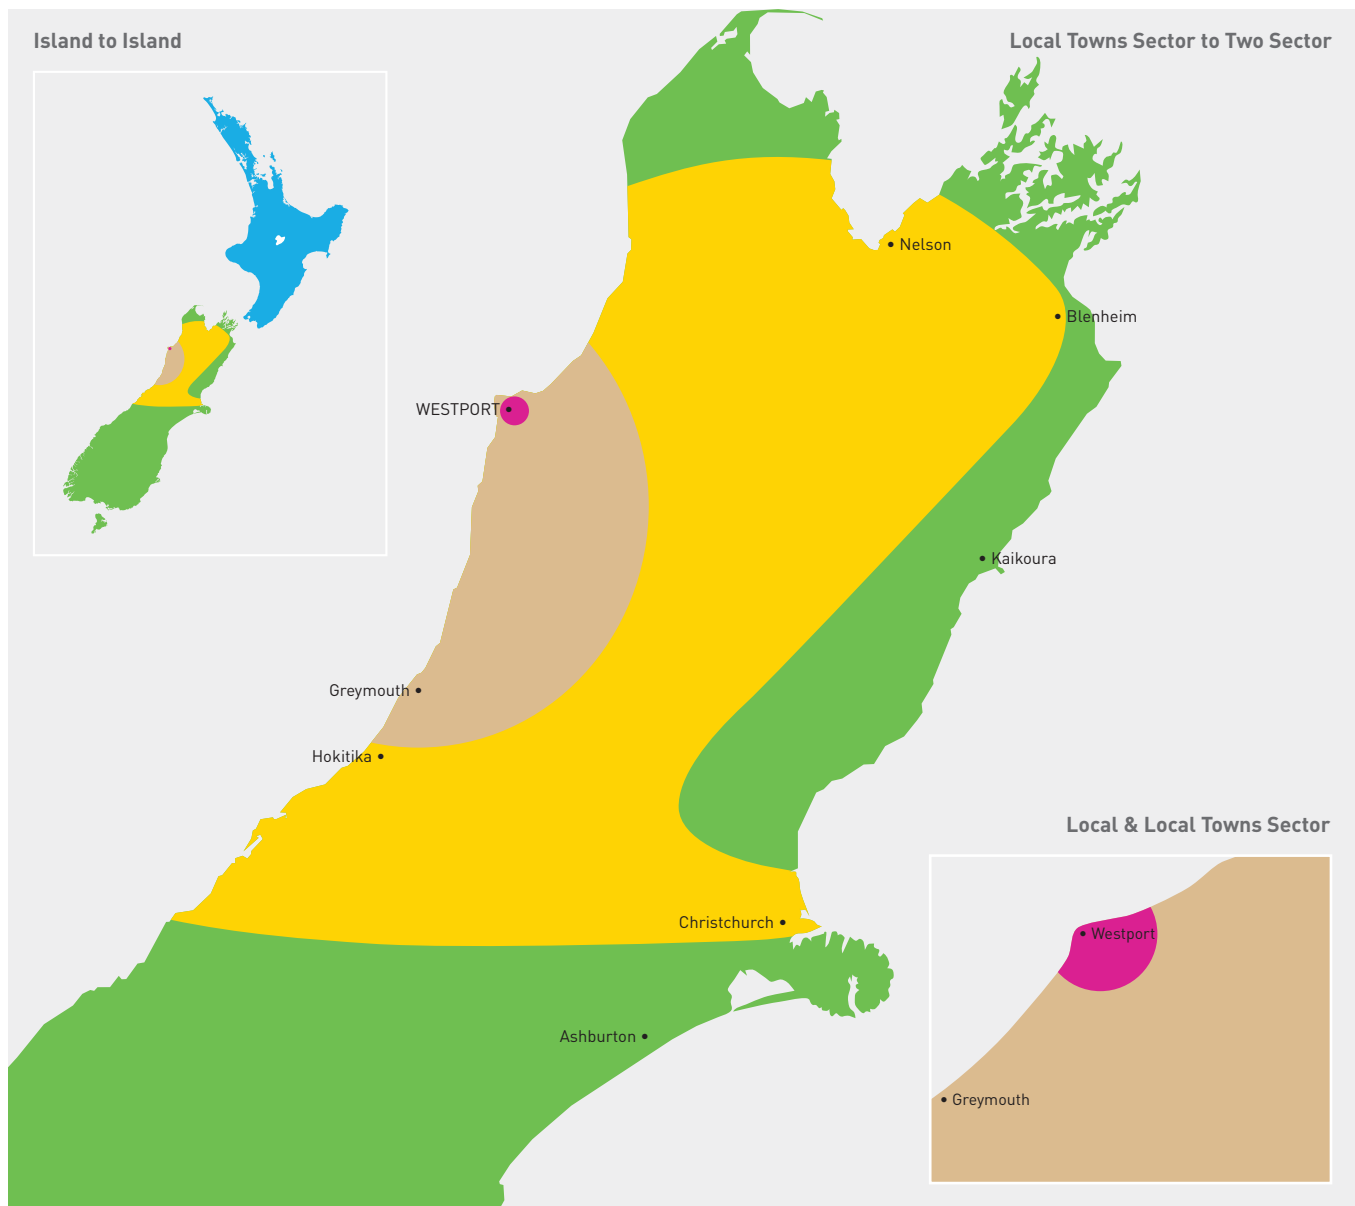

Sector Guide from Westport

Local

- Within city limits
- One parcel base ticket allows up to 25kg maximum of 25kg per item

Local Towns

- Up to 75km within an Island
- One parcel base ticket allows up to 25kg maximum of 25kg per item

One Sector

- Up to 150km within an Island
- One parcel base ticket allows up to 15kg
- One yellow excess ticket for each 10kg over 15kg maximum of 25kg per item

Two Sector

- Over 150km within an Island
- One parcel base ticket allows up to 5kg
- One green excess ticket for each 5kg over 5kg maximum of 25kg per item

Island to Island

- Between North & South Islands
- One parcel base ticket allows up to 5kg
- One blue excess ticket for each 5kg over 5kg maximum of 25kg per item

Island to Island Economy

- Between North & South Islands
- 2-3 working days
- One parcel base ticket allows up to 5kg
- One purple excess ticket for each 5kg over 5kg maximum of 25kg per item