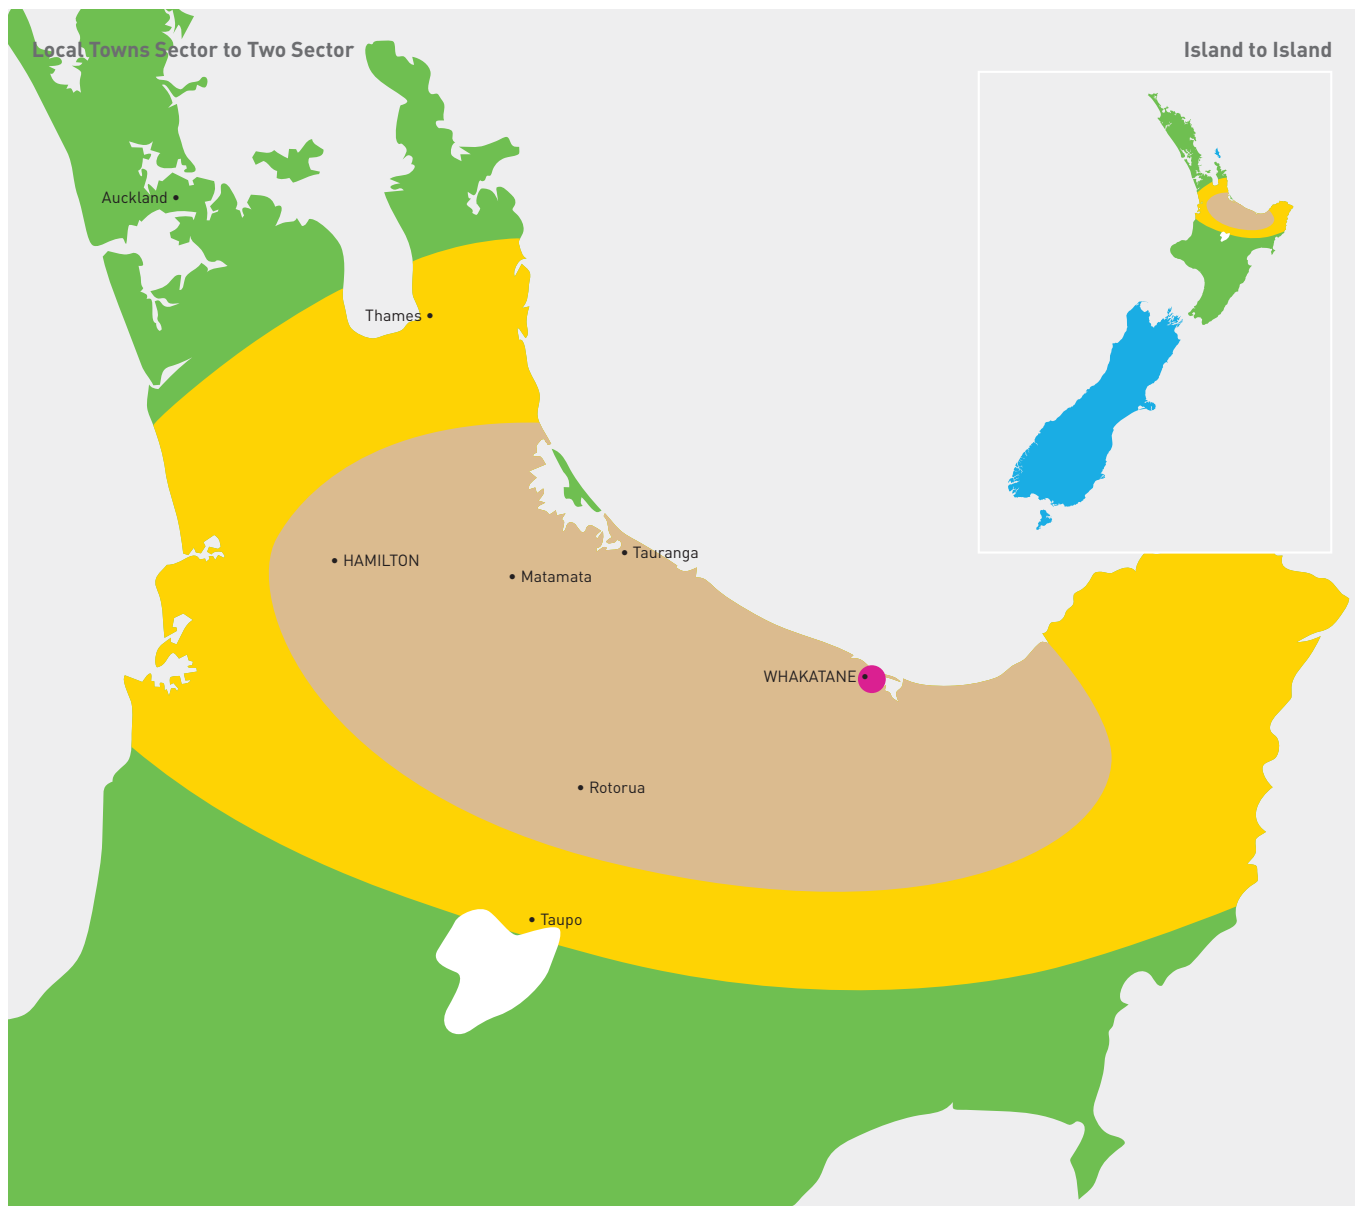

Sector Guide from Whakatane

Local

- Within city limits
- One parcel base ticket allows up to 25kg maximum of 25kg per item

Local Towns

- Up to 75km within an Island
- One parcel base ticket allows up to 25kg maximum of 25kg per item

One Sector

- Up to 150km within an Island
- One parcel base ticket allows up to 15kg
- One yellow excess ticket for each 10kg over 15kg maximum of 25kg per item

Two Sector

- Over 150km within an Island
- One parcel base ticket allows up to 5kg
- One green excess ticket for each 5kg over 5kg maximum of 25kg per item

Island to Island

- Between North & South Islands
- One parcel base ticket allows up to 5kg
- One blue excess ticket for each 5kg over 5kg maximum of 25kg per item

Island to Island Economy

- Between North & South Islands
- 2-3 working days
- One parcel base ticket allows up to 5kg
- One purple excess ticket for each 5kg over 5kg maximum of 25kg per item