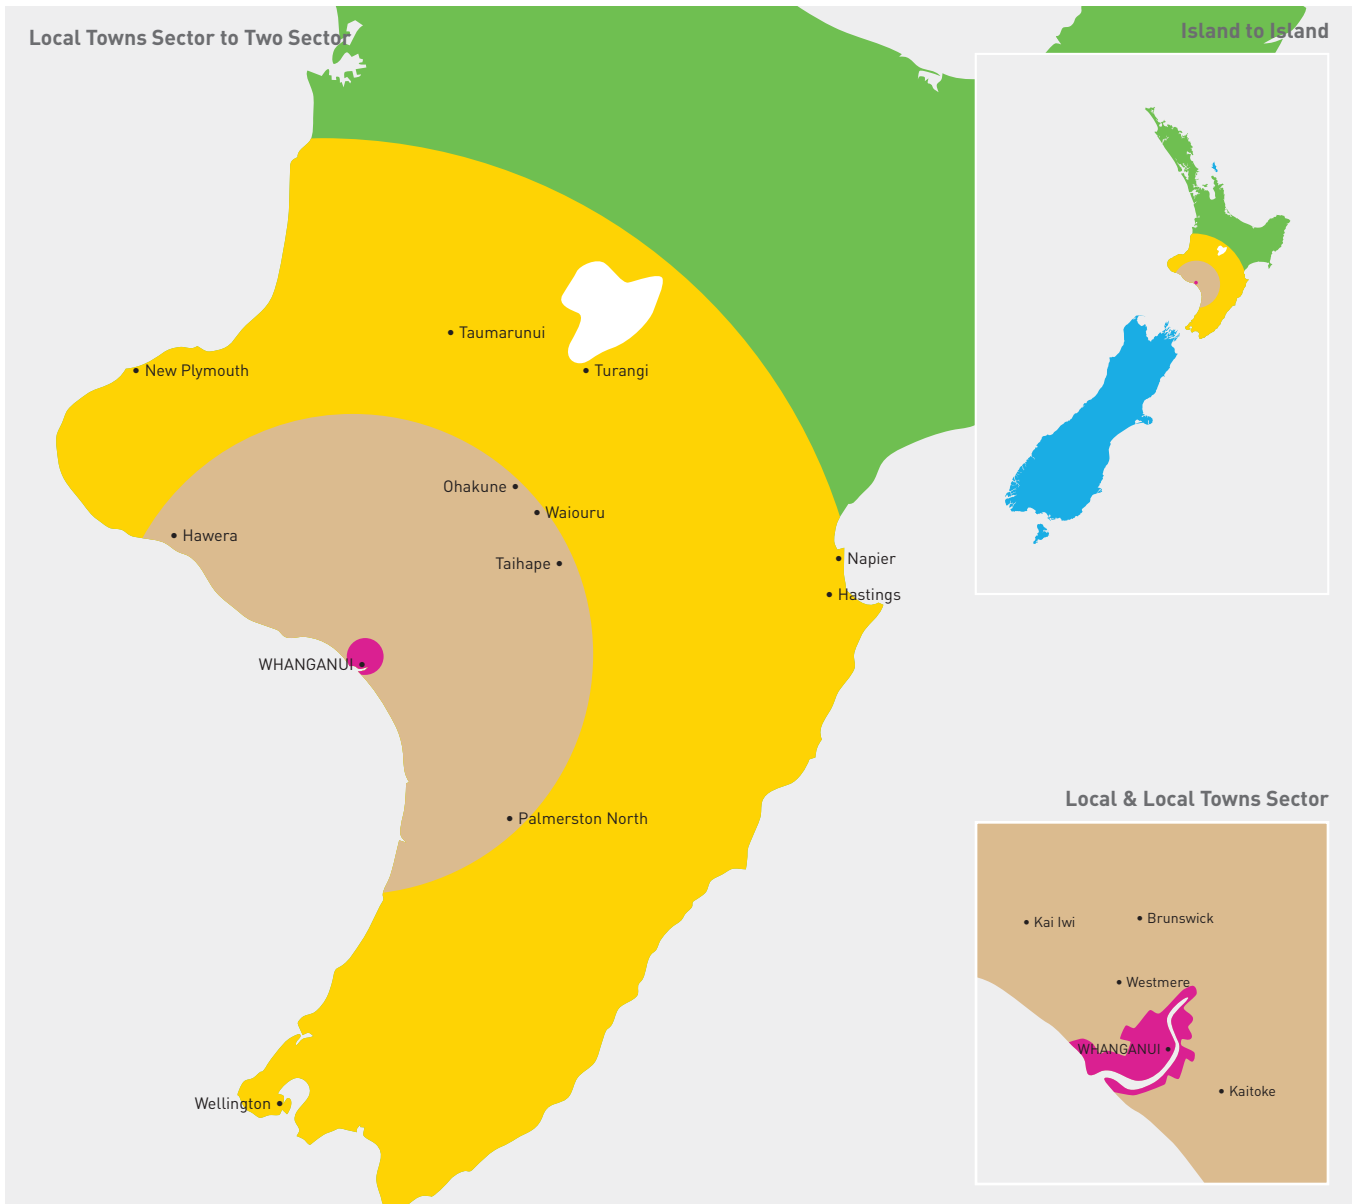

# Sector Guide from Whanganui

## Local

- Within city limits
- One parcel base ticket allows up to 25kg maximum of 25kg per item

## Local Towns

- Up to 75km within an Island
- One parcel base ticket allows up to 25kg maximum of 25kg per item

## Island to Island Economy

- Between North & South Islands
- 2-3 working days
- One parcel base ticket allows up to 5kg
- One purple excess ticket for each 5kg over 5kg maximum of 25kg per item

---