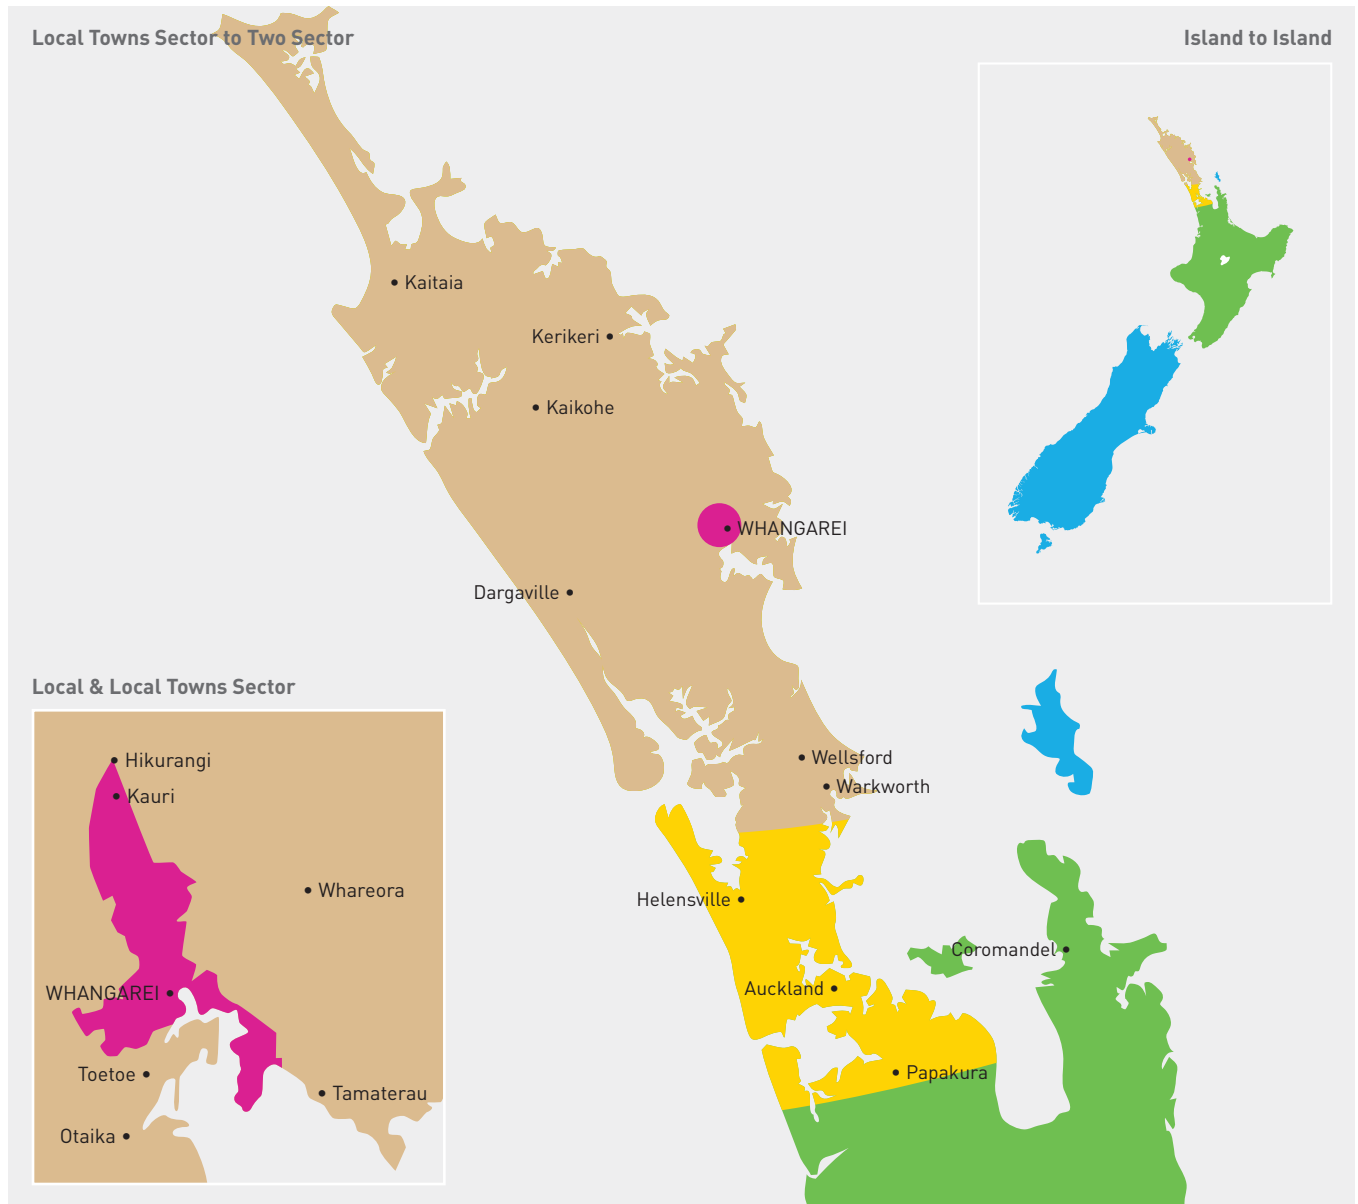

Sector Guide from Whangarei

Local

- Within city limits
- One parcel base ticket allows up to 25kg maximum of 25kg per item

Local Towns

- Up to 75km within an Island
- One parcel base ticket allows up to 25kg maximum of 25kg per item

One Sector

- Up to 150km within an Island
- One parcel base ticket allows up to 15kg
- One yellow excess ticket for each 10kg over 15kg maximum of 25kg per item

Two Sector

- Over 150km within an Island
- One parcel base ticket allows up to 5kg
- One green excess ticket for each 5kg over 5kg maximum of 25kg per item

Island to Island

- Between North & South Islands
- One parcel base ticket allows up to 5kg
- One blue excess ticket for each 5kg over 5kg maximum of 25kg per item

Island to Island Economy

- Between North & South Islands
- 2-3 working days
- One parcel base ticket allows up to 5kg
- One purple excess ticket for each 5kg over 5kg maximum of 25kg per item